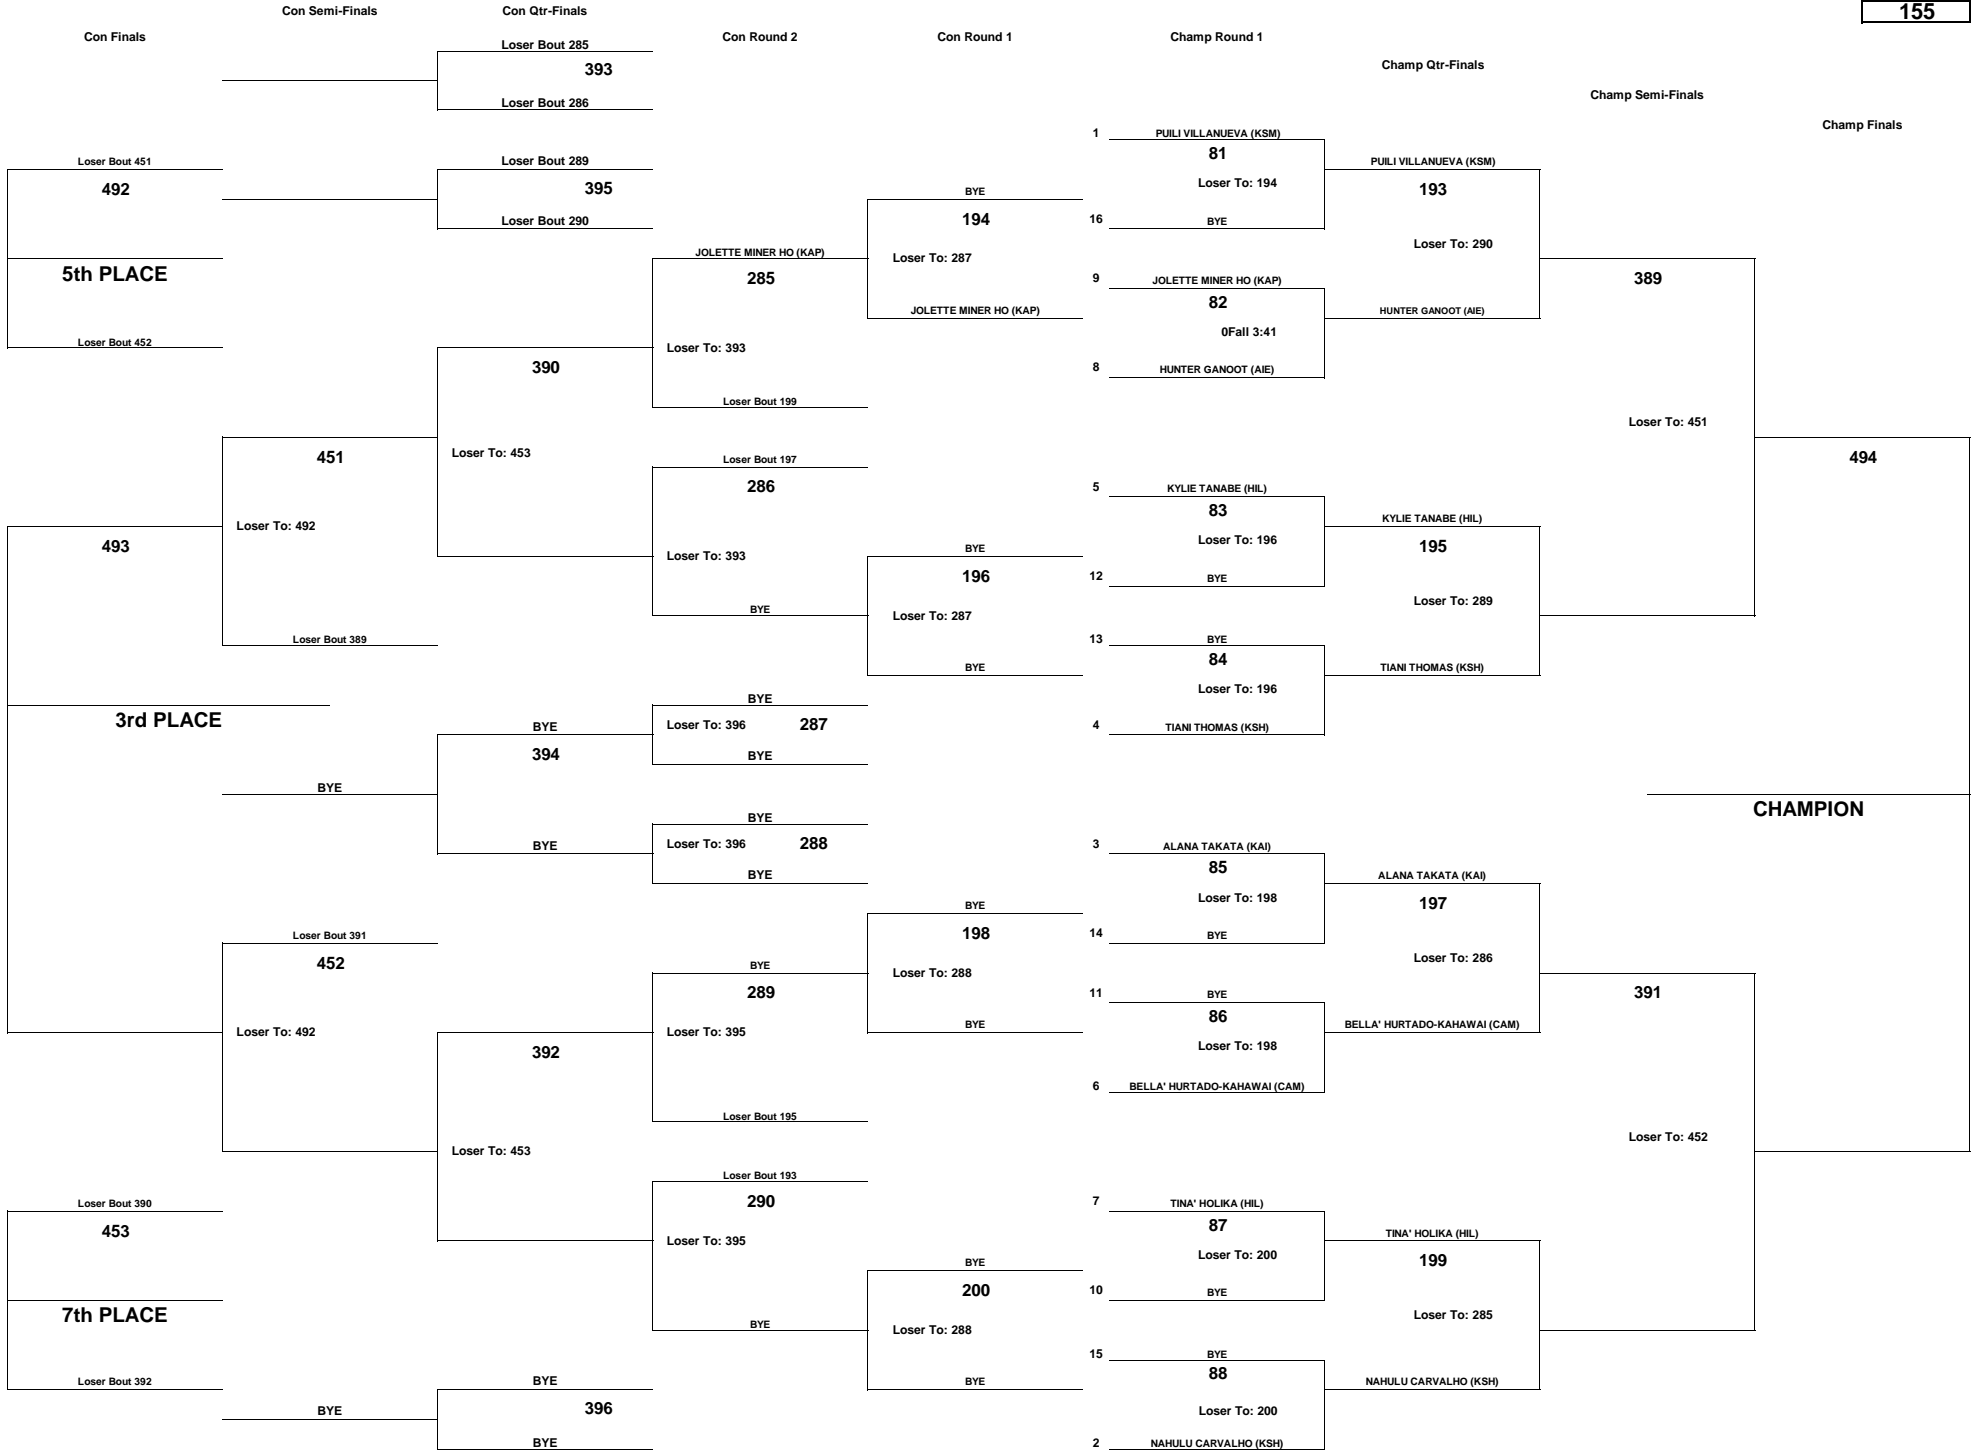

PA'ANI CHALLENGE 2018 GIRLS - NOVICE DIVISION

WEIGHT CLASS
155