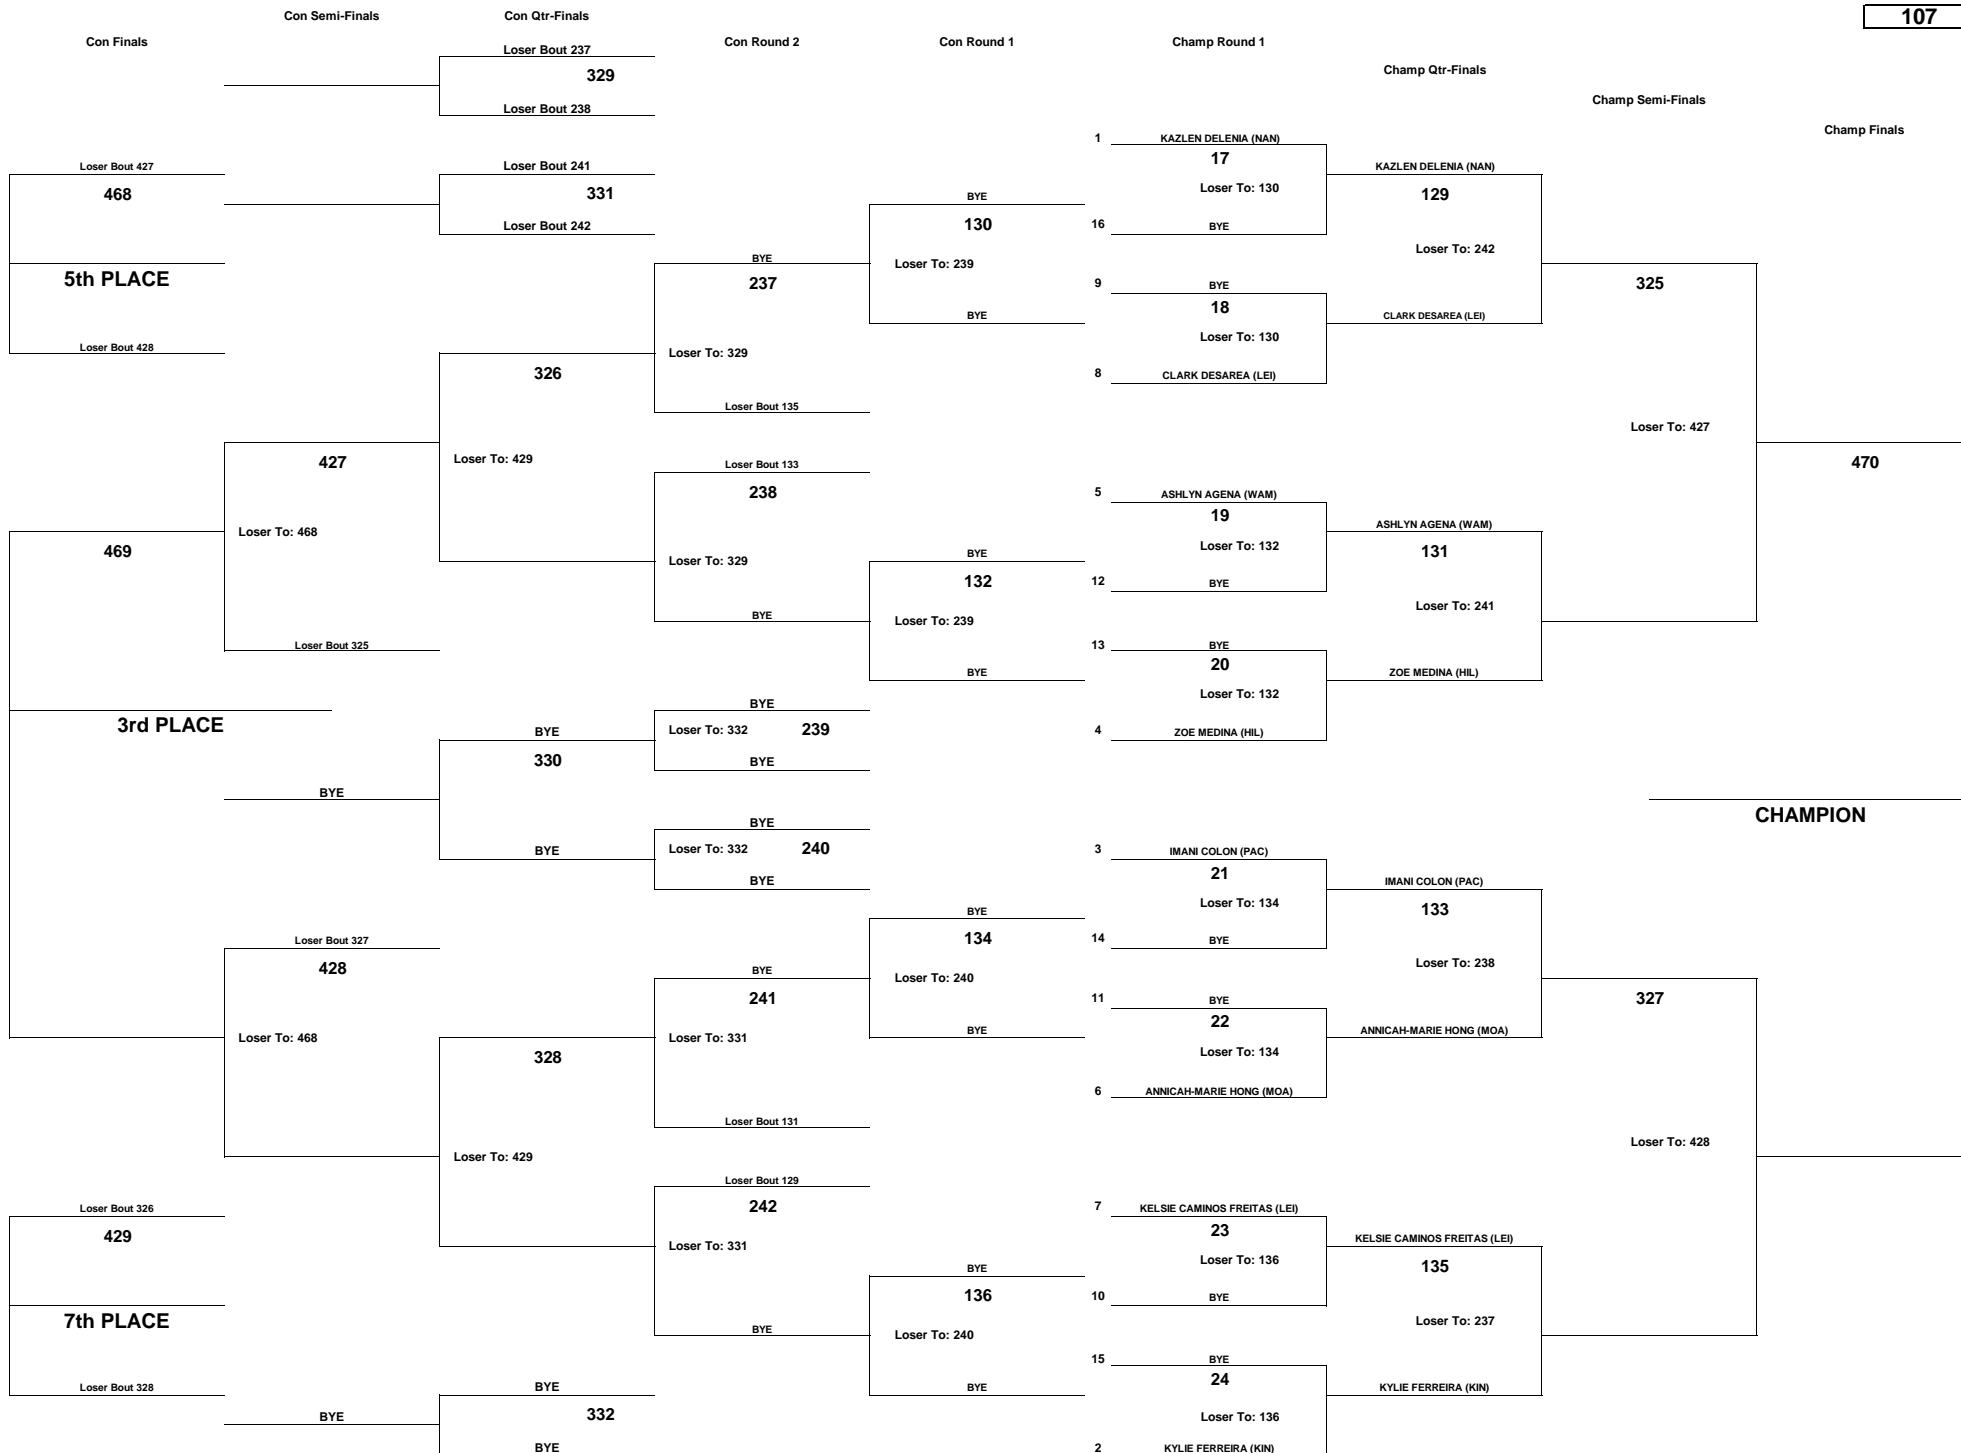

PA'ANI CHALLENGE 2018 GIRLS - NOVICE DIVISION

WEIGHT CLASS
107