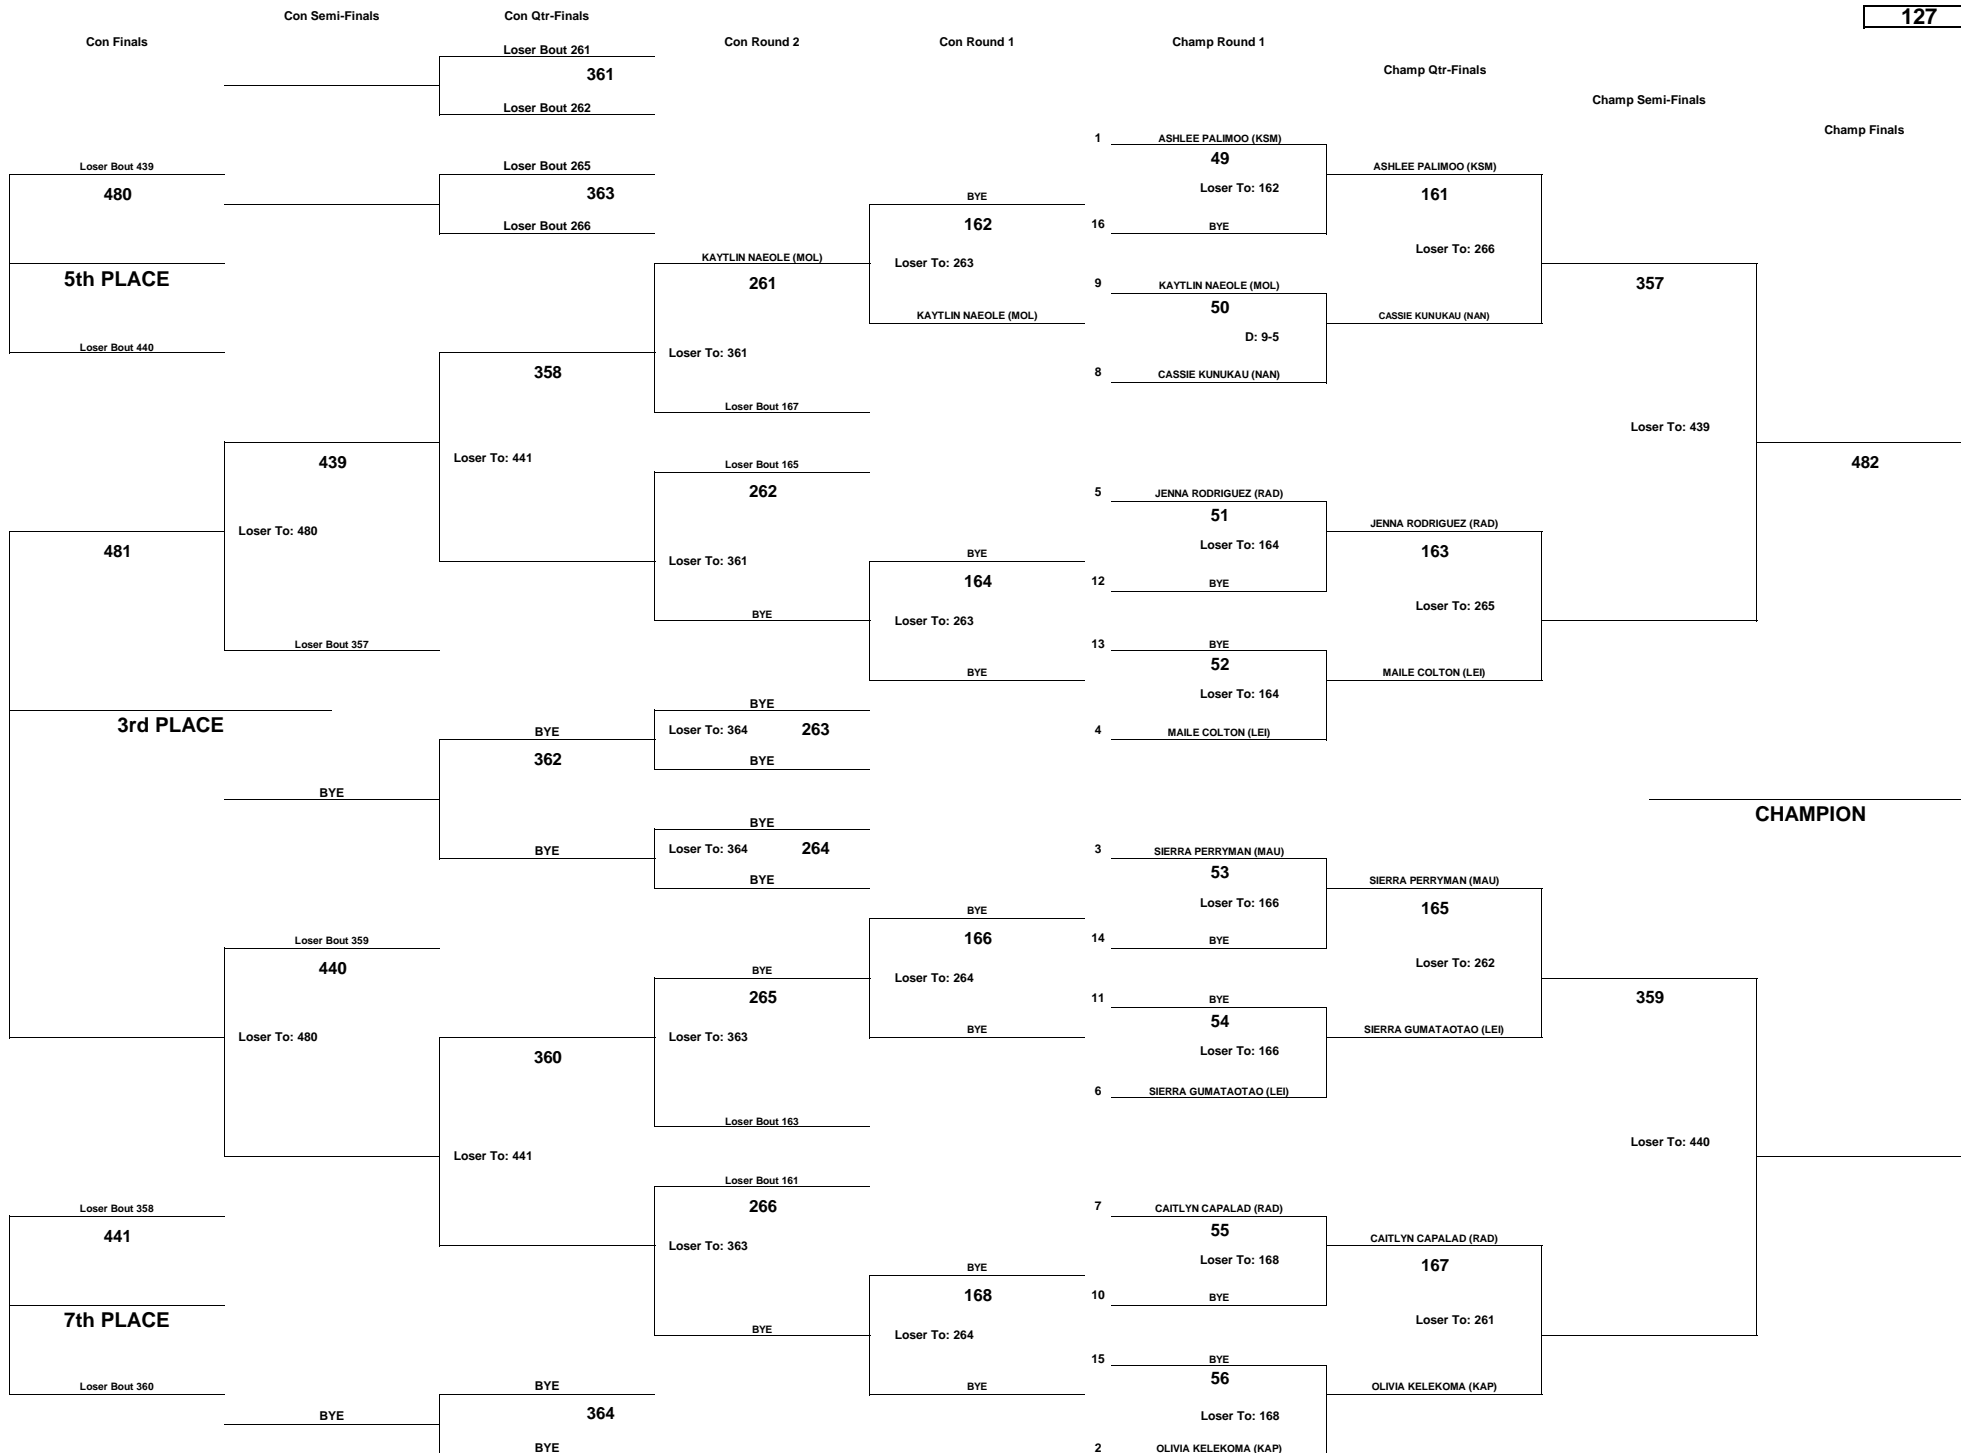

PA'ANI CHALLENGE 2018 GIRLS - NOVICE DIVISION

WEIGHT CLASS
127