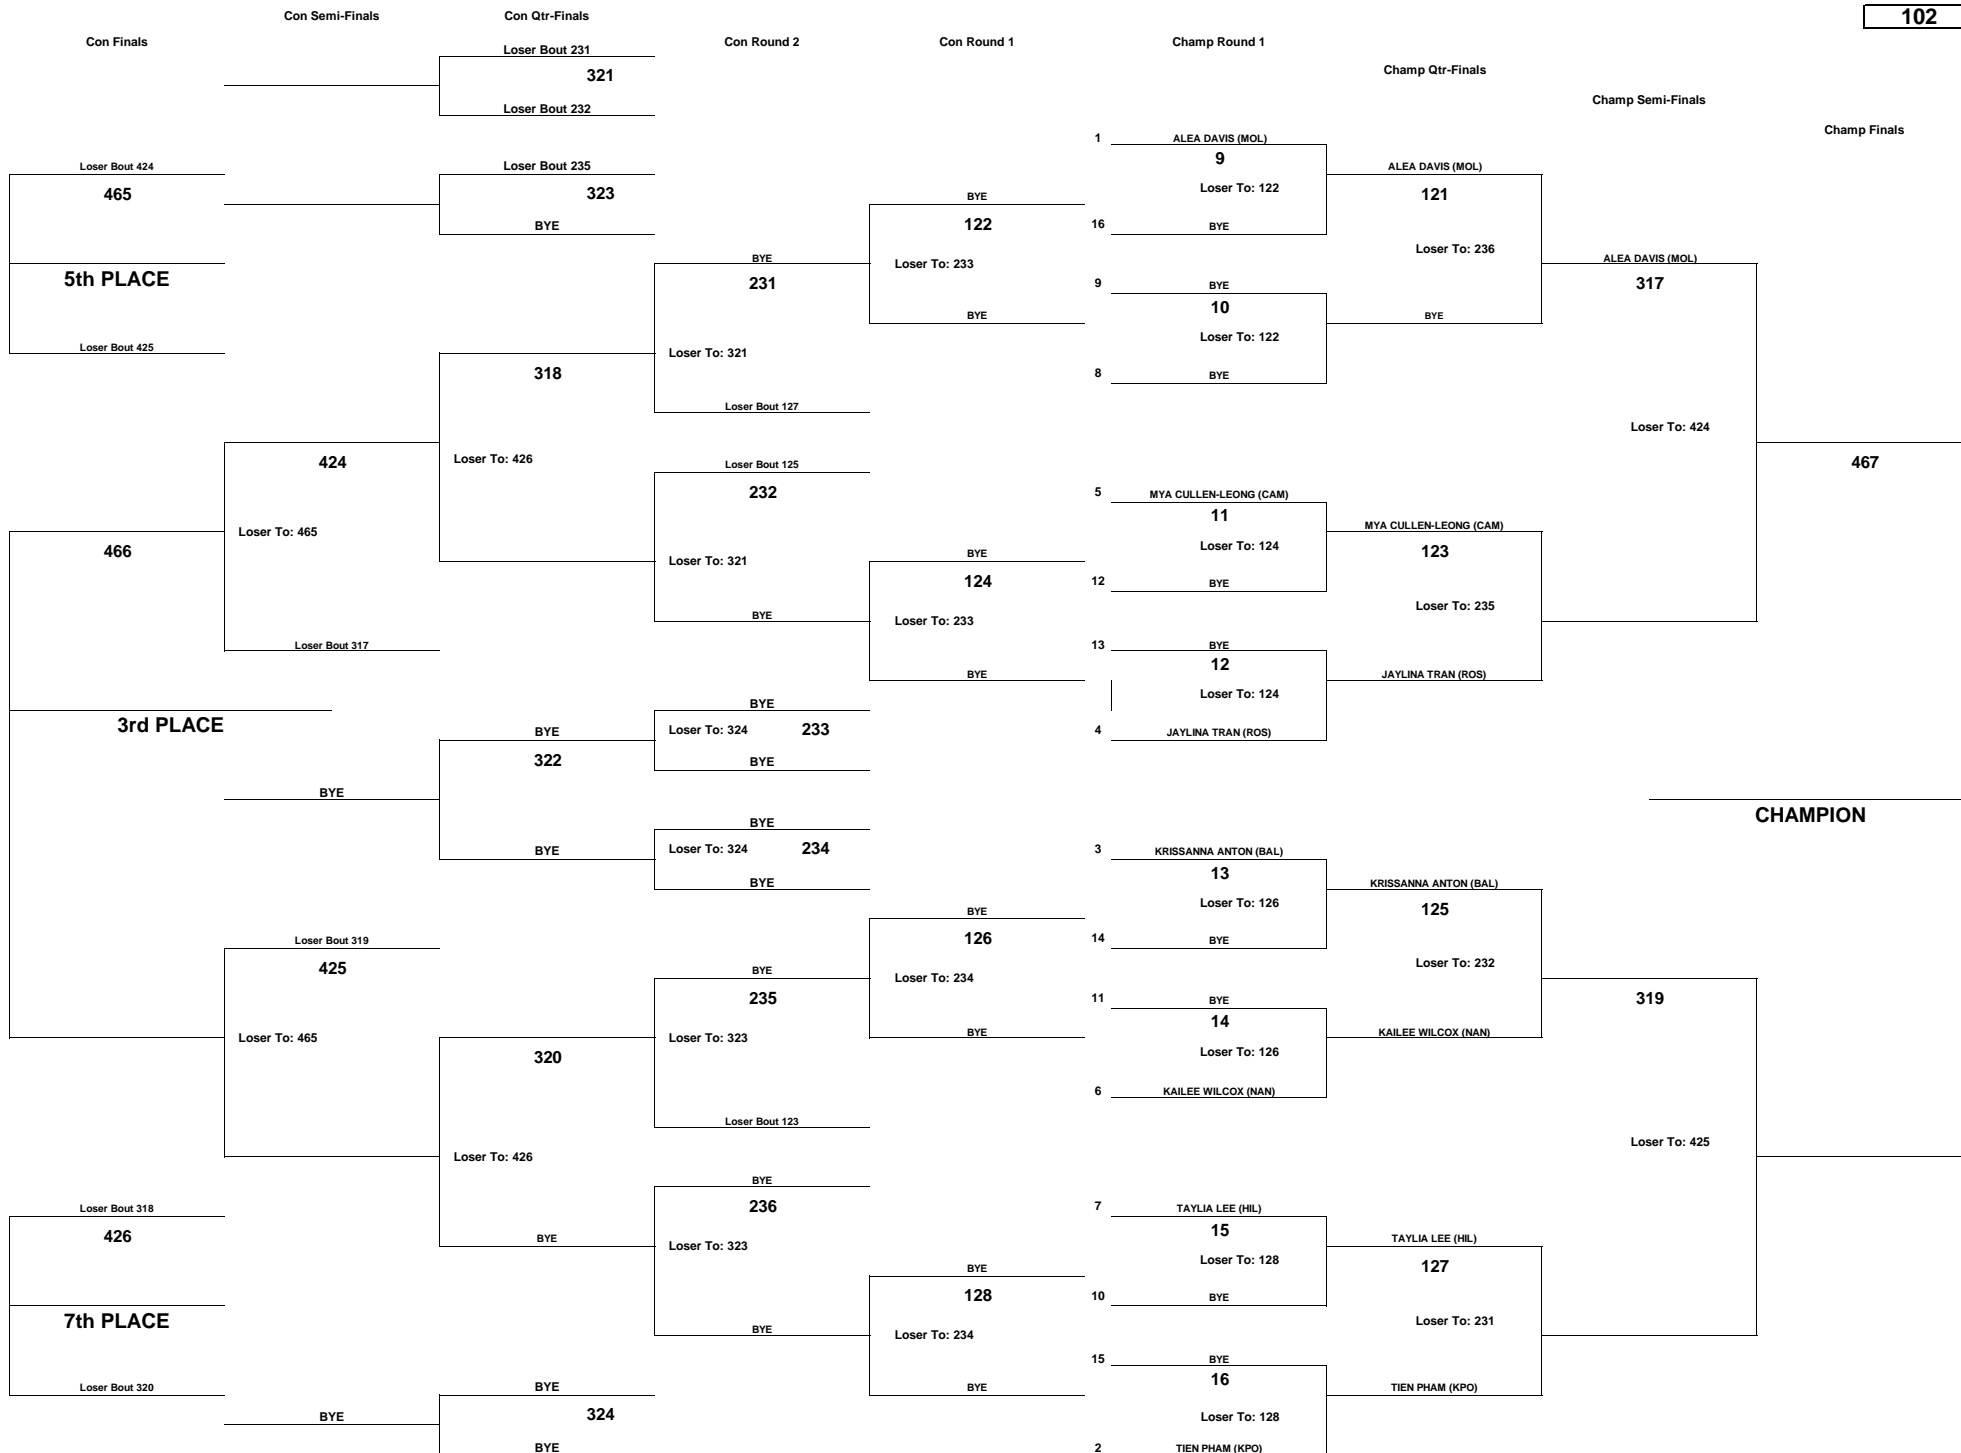

PA'ANI CHALLENGE 2018 GIRLS - NOVICE DIVISION

WEIGHT CLASS
102