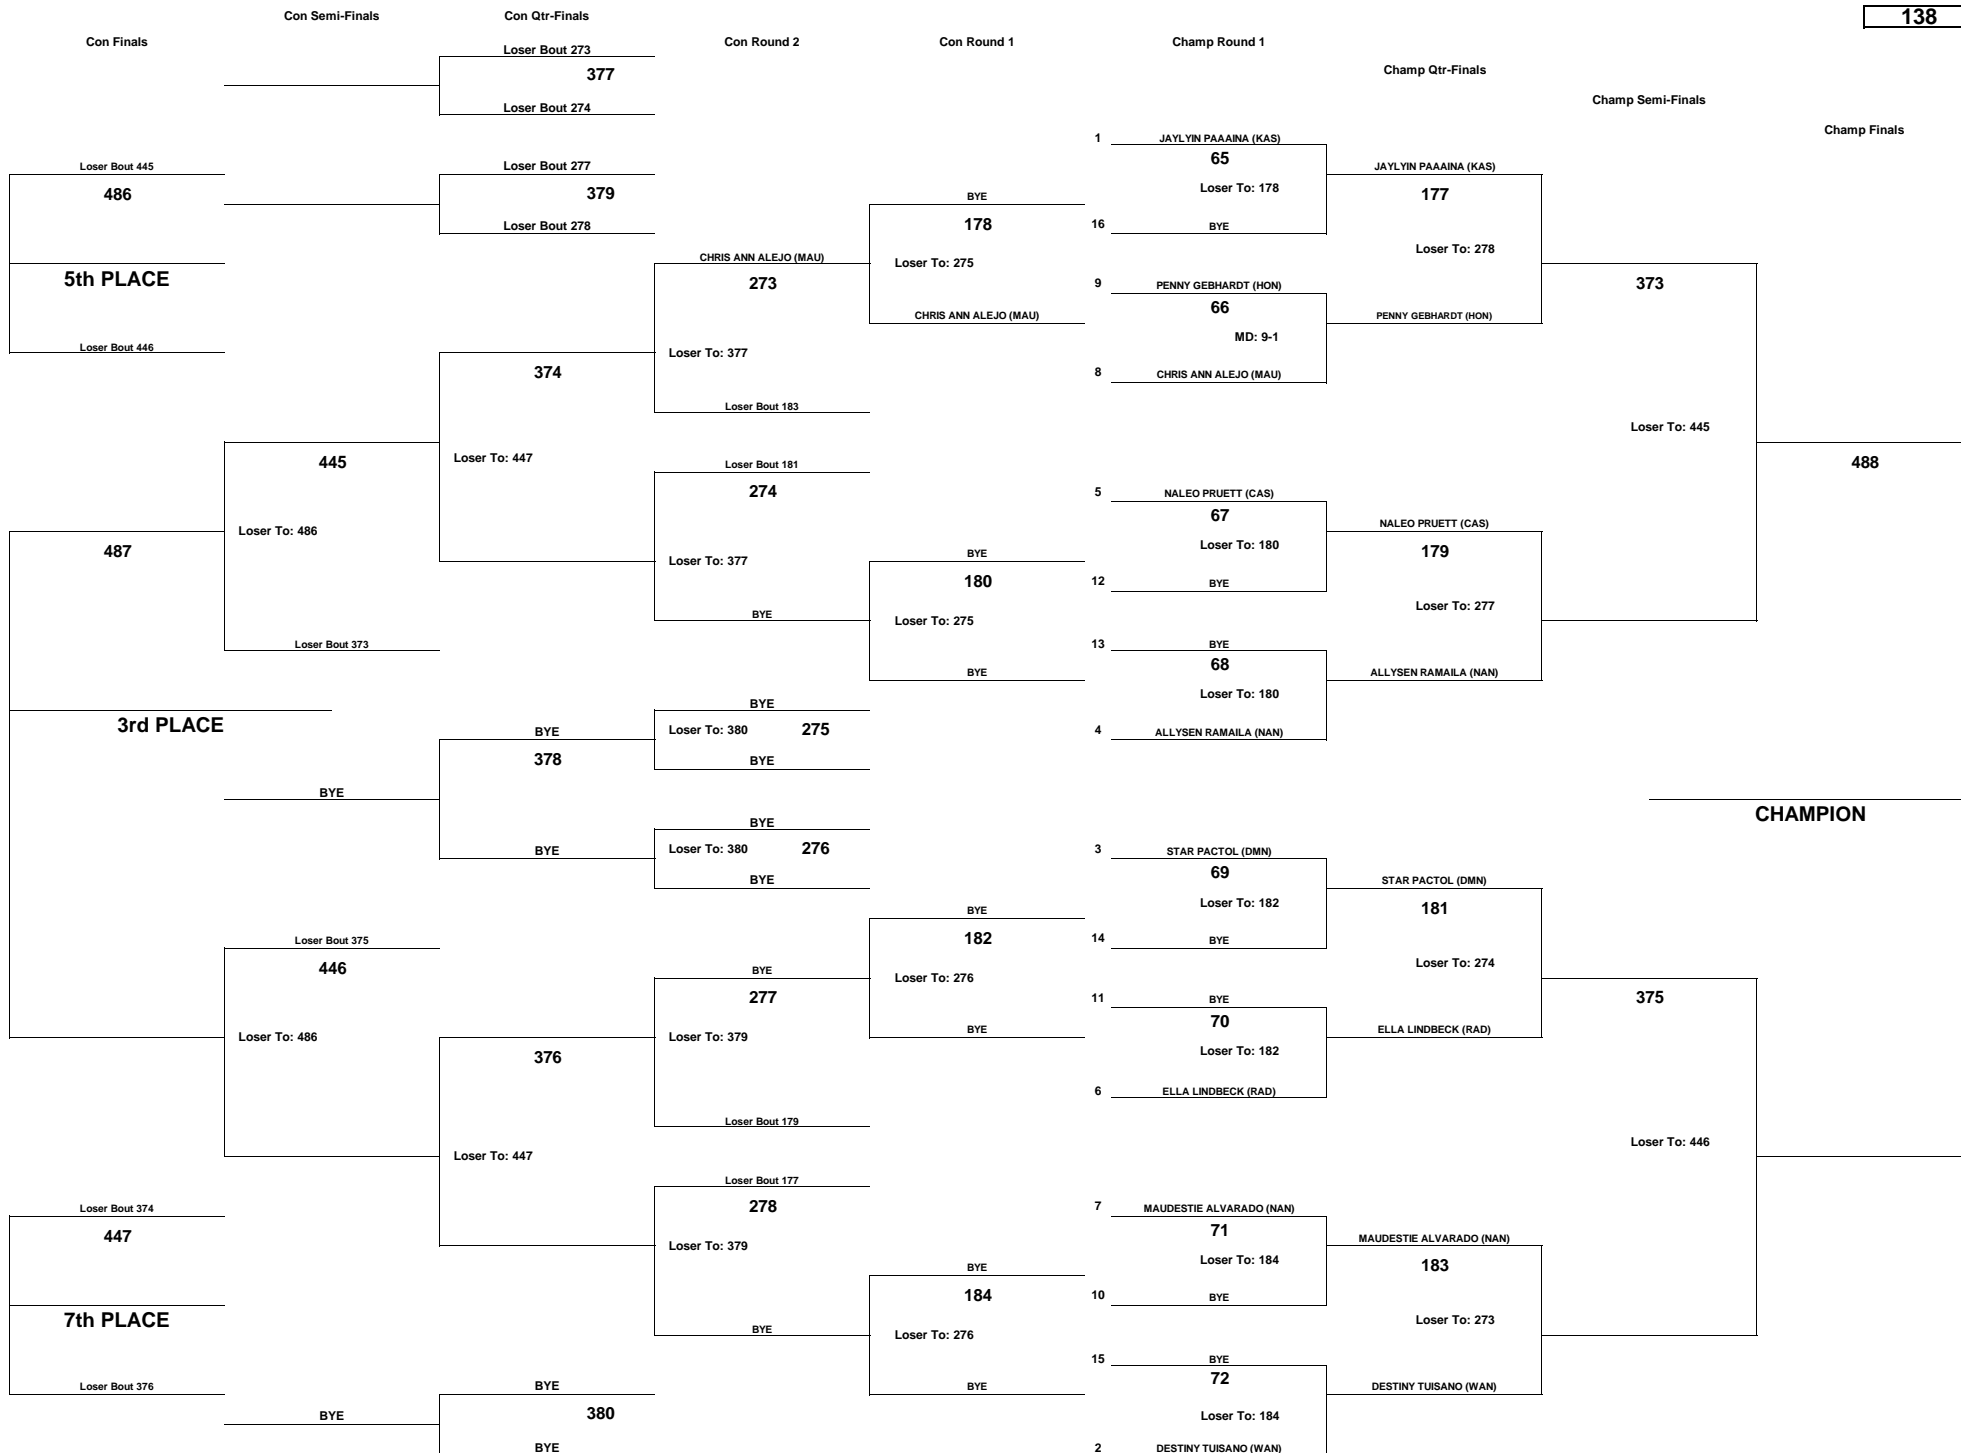

PA'ANI CHALLENGE 2018 GIRLS - NOVICE DIVISION

WEIGHT CLASS
138