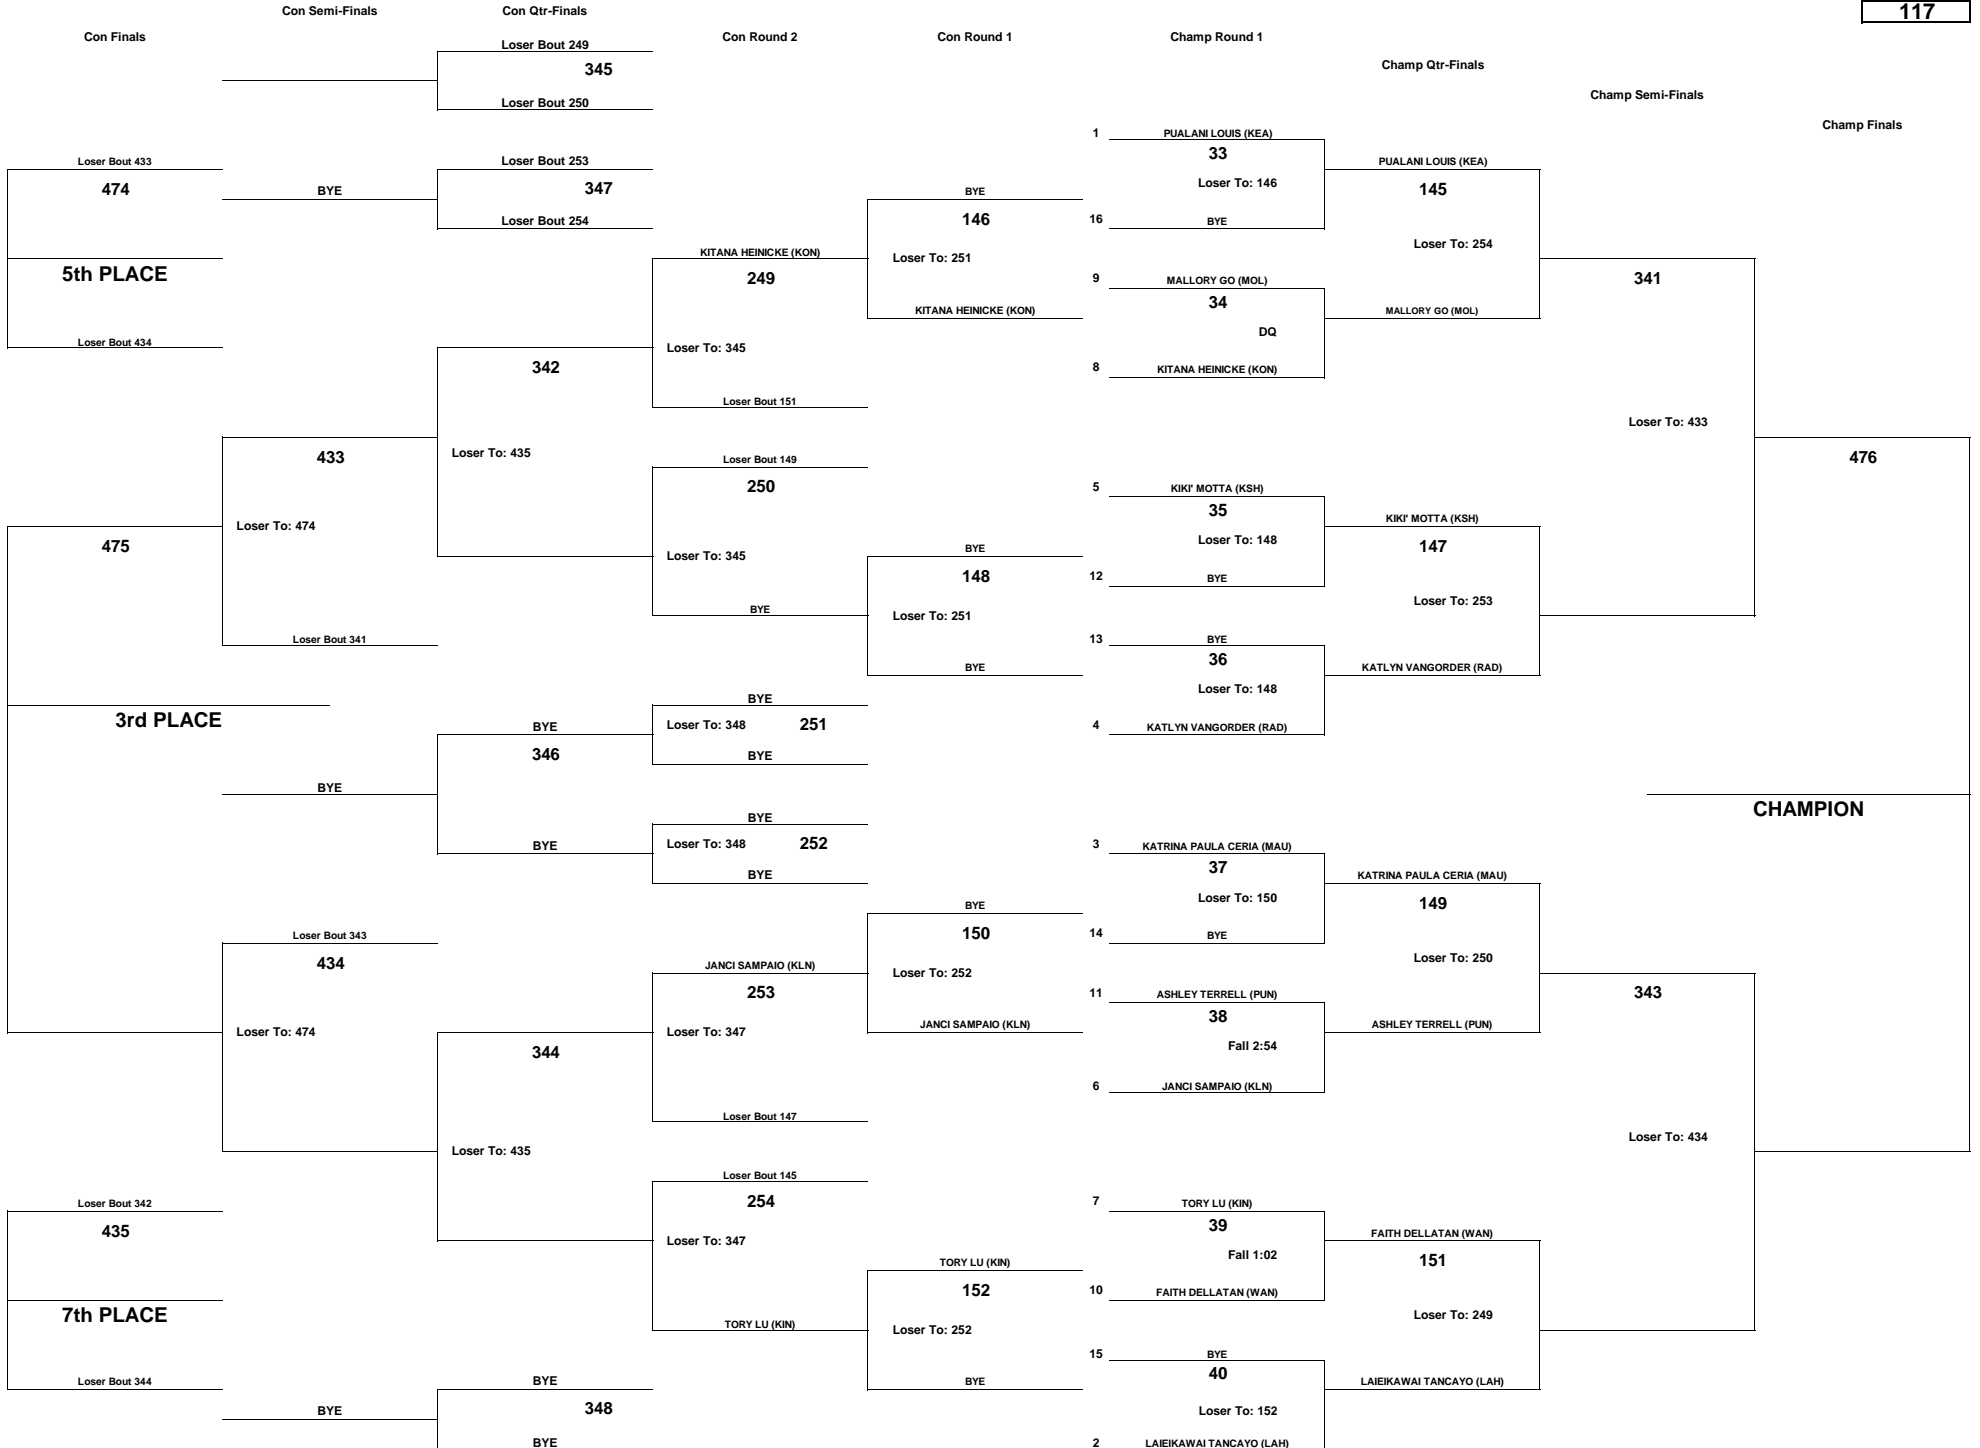

PA'ANI CHALLENGE 2018 GIRLS - NOVICE DIVISION

WEIGHT CLASS

117