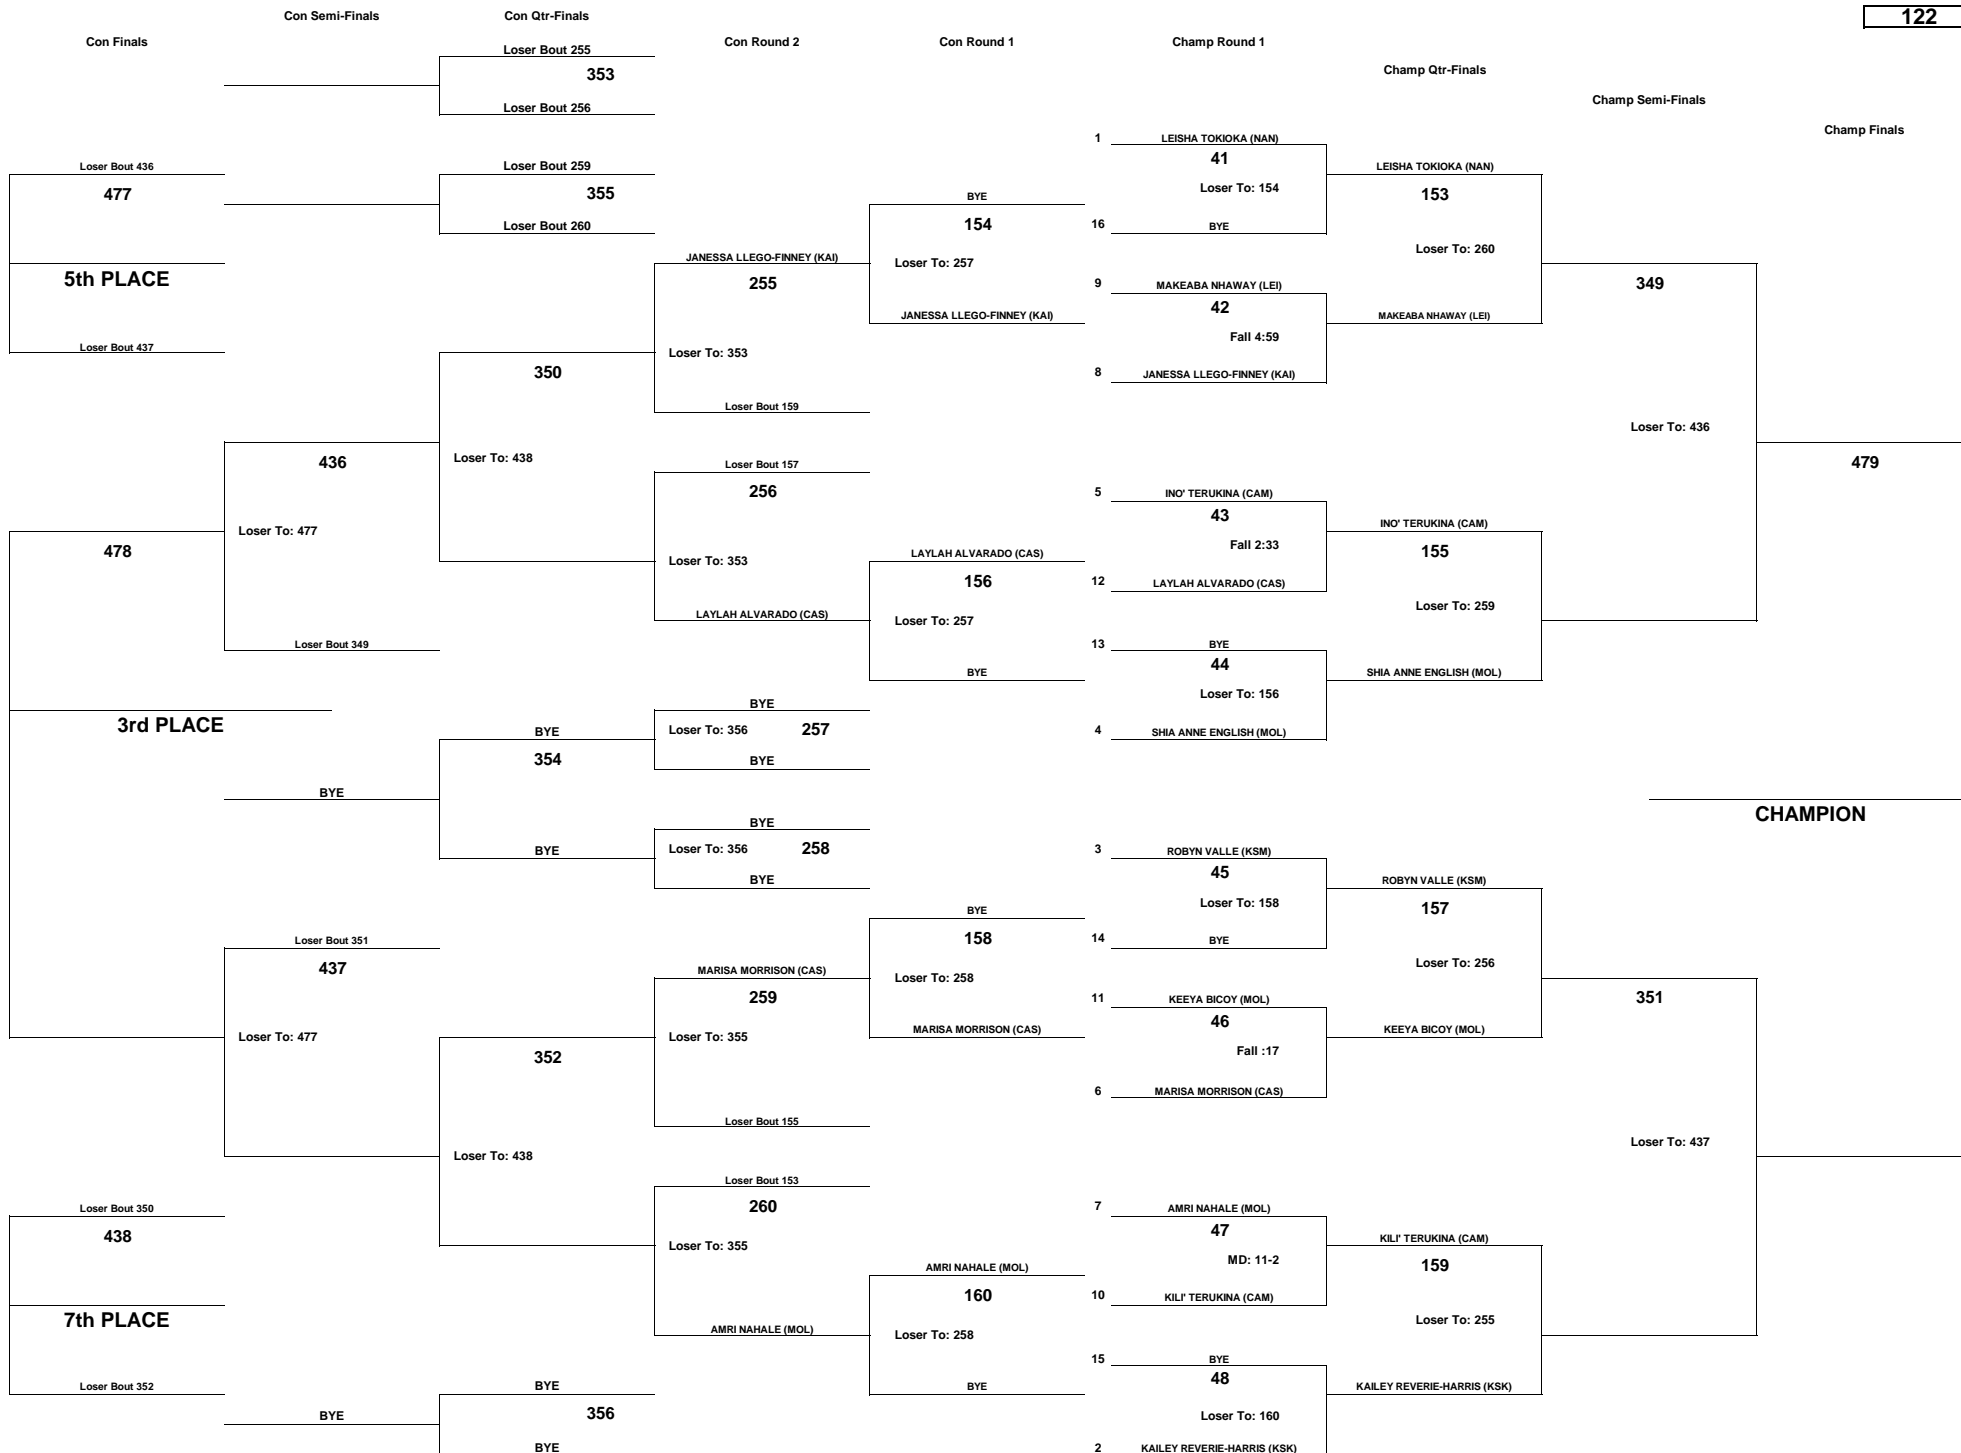

PA'ANI CHALLENGE 2018 GIRLS - NOVICE DIVISION

WEIGHT CLASS
122