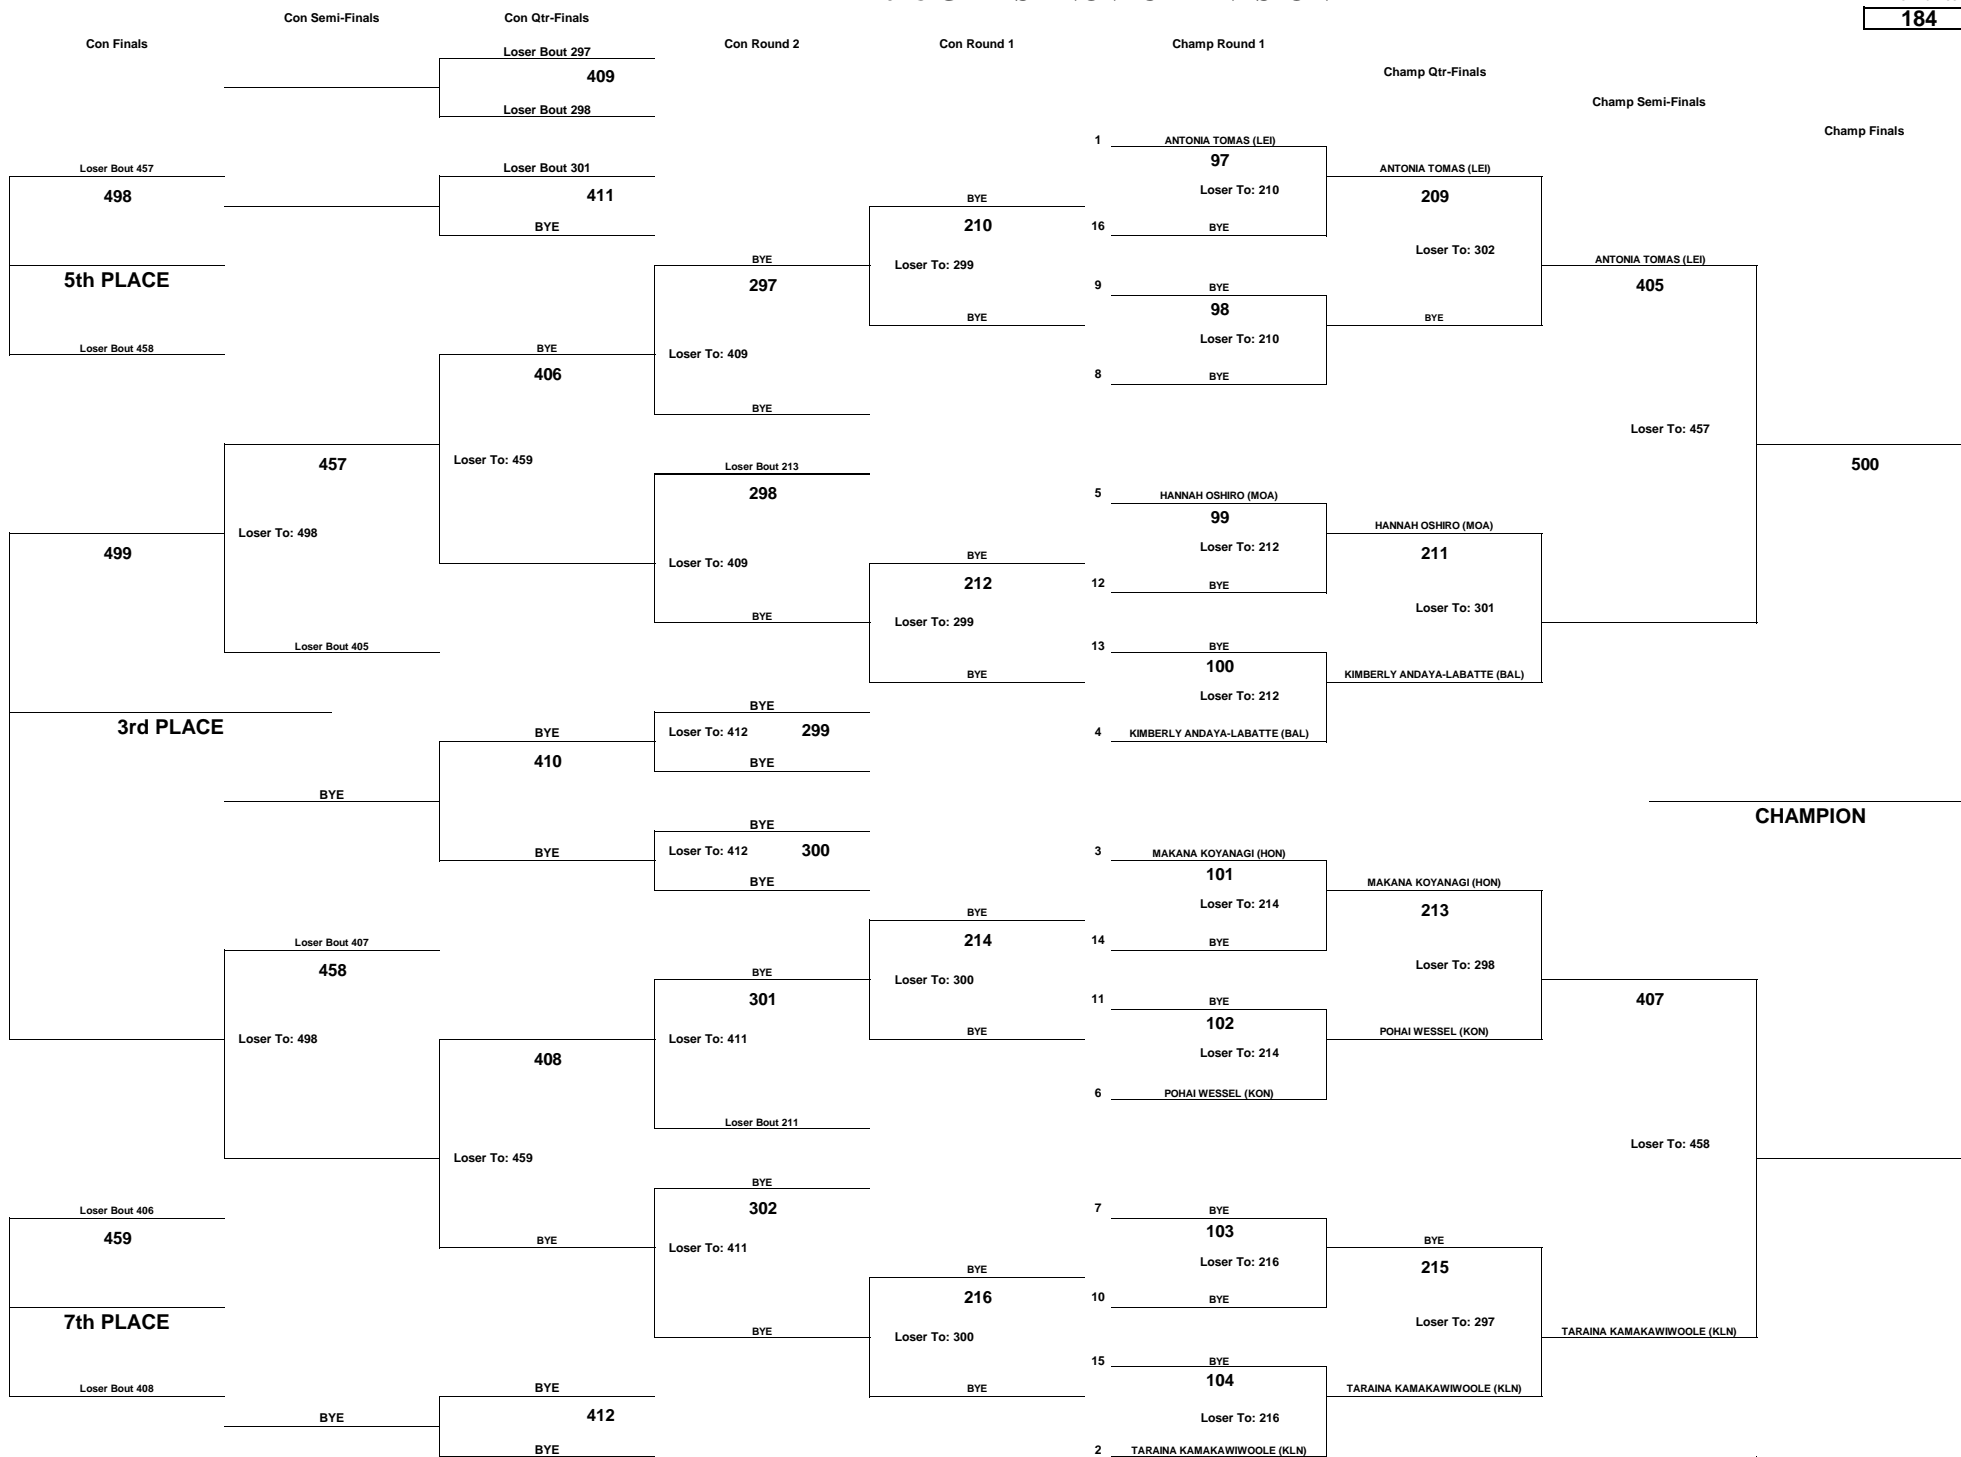

PA'ANI CHALLENGE 2018 GIRLS - NOVICE DIVISION

WEIGHT CLASS

184