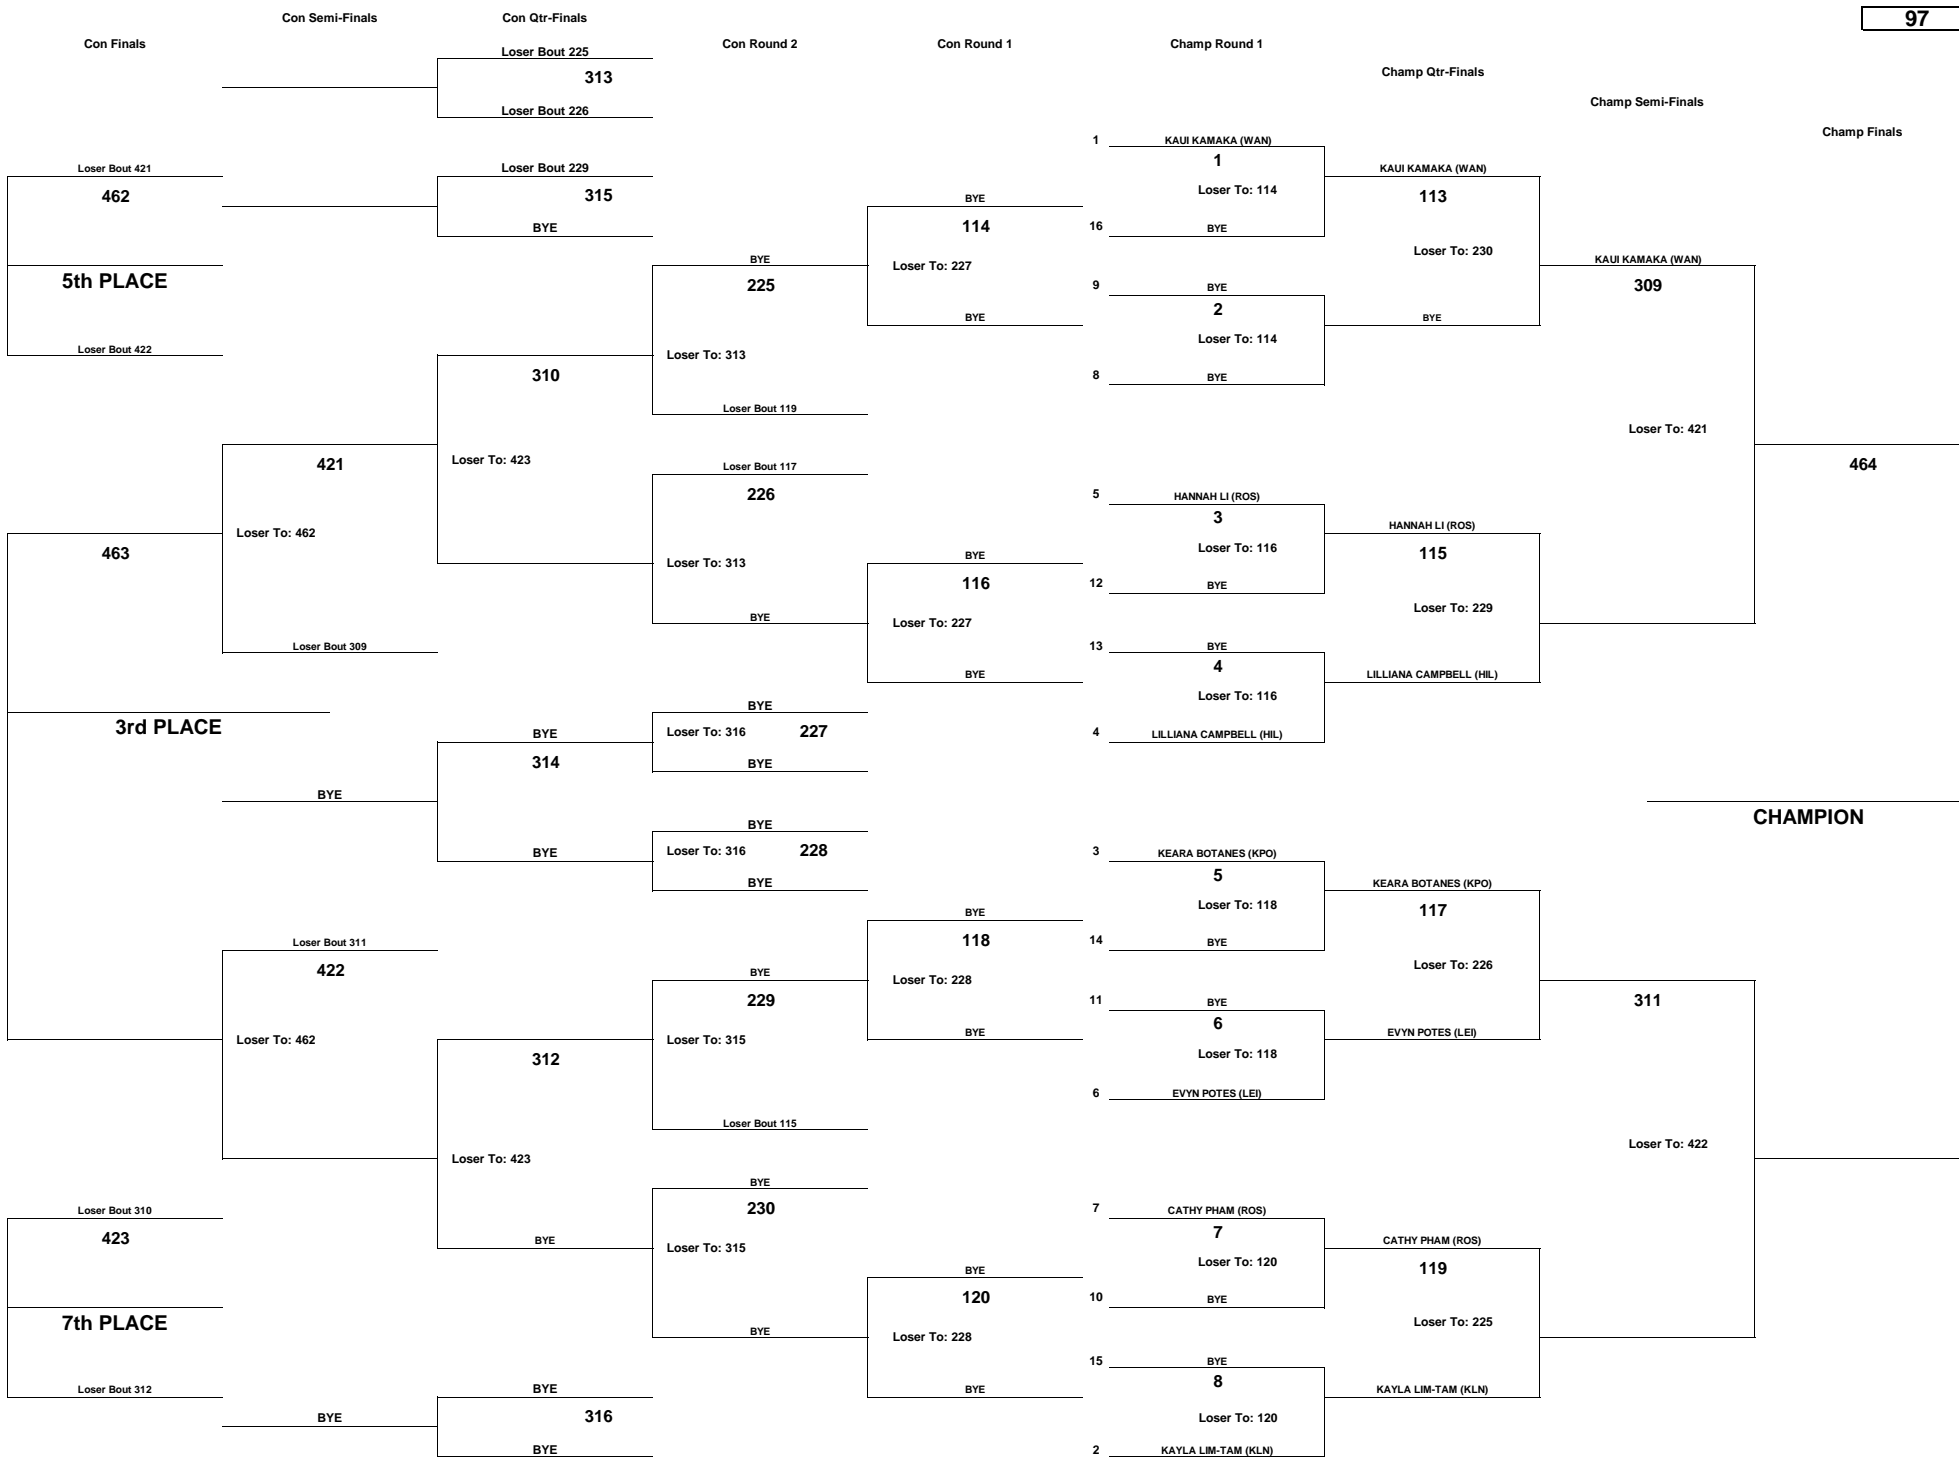

# PA'ANI CHALLENGE 2018 GIRLS - NOVICE DIVISION

WEIGHT CLASS  
**97**

2045