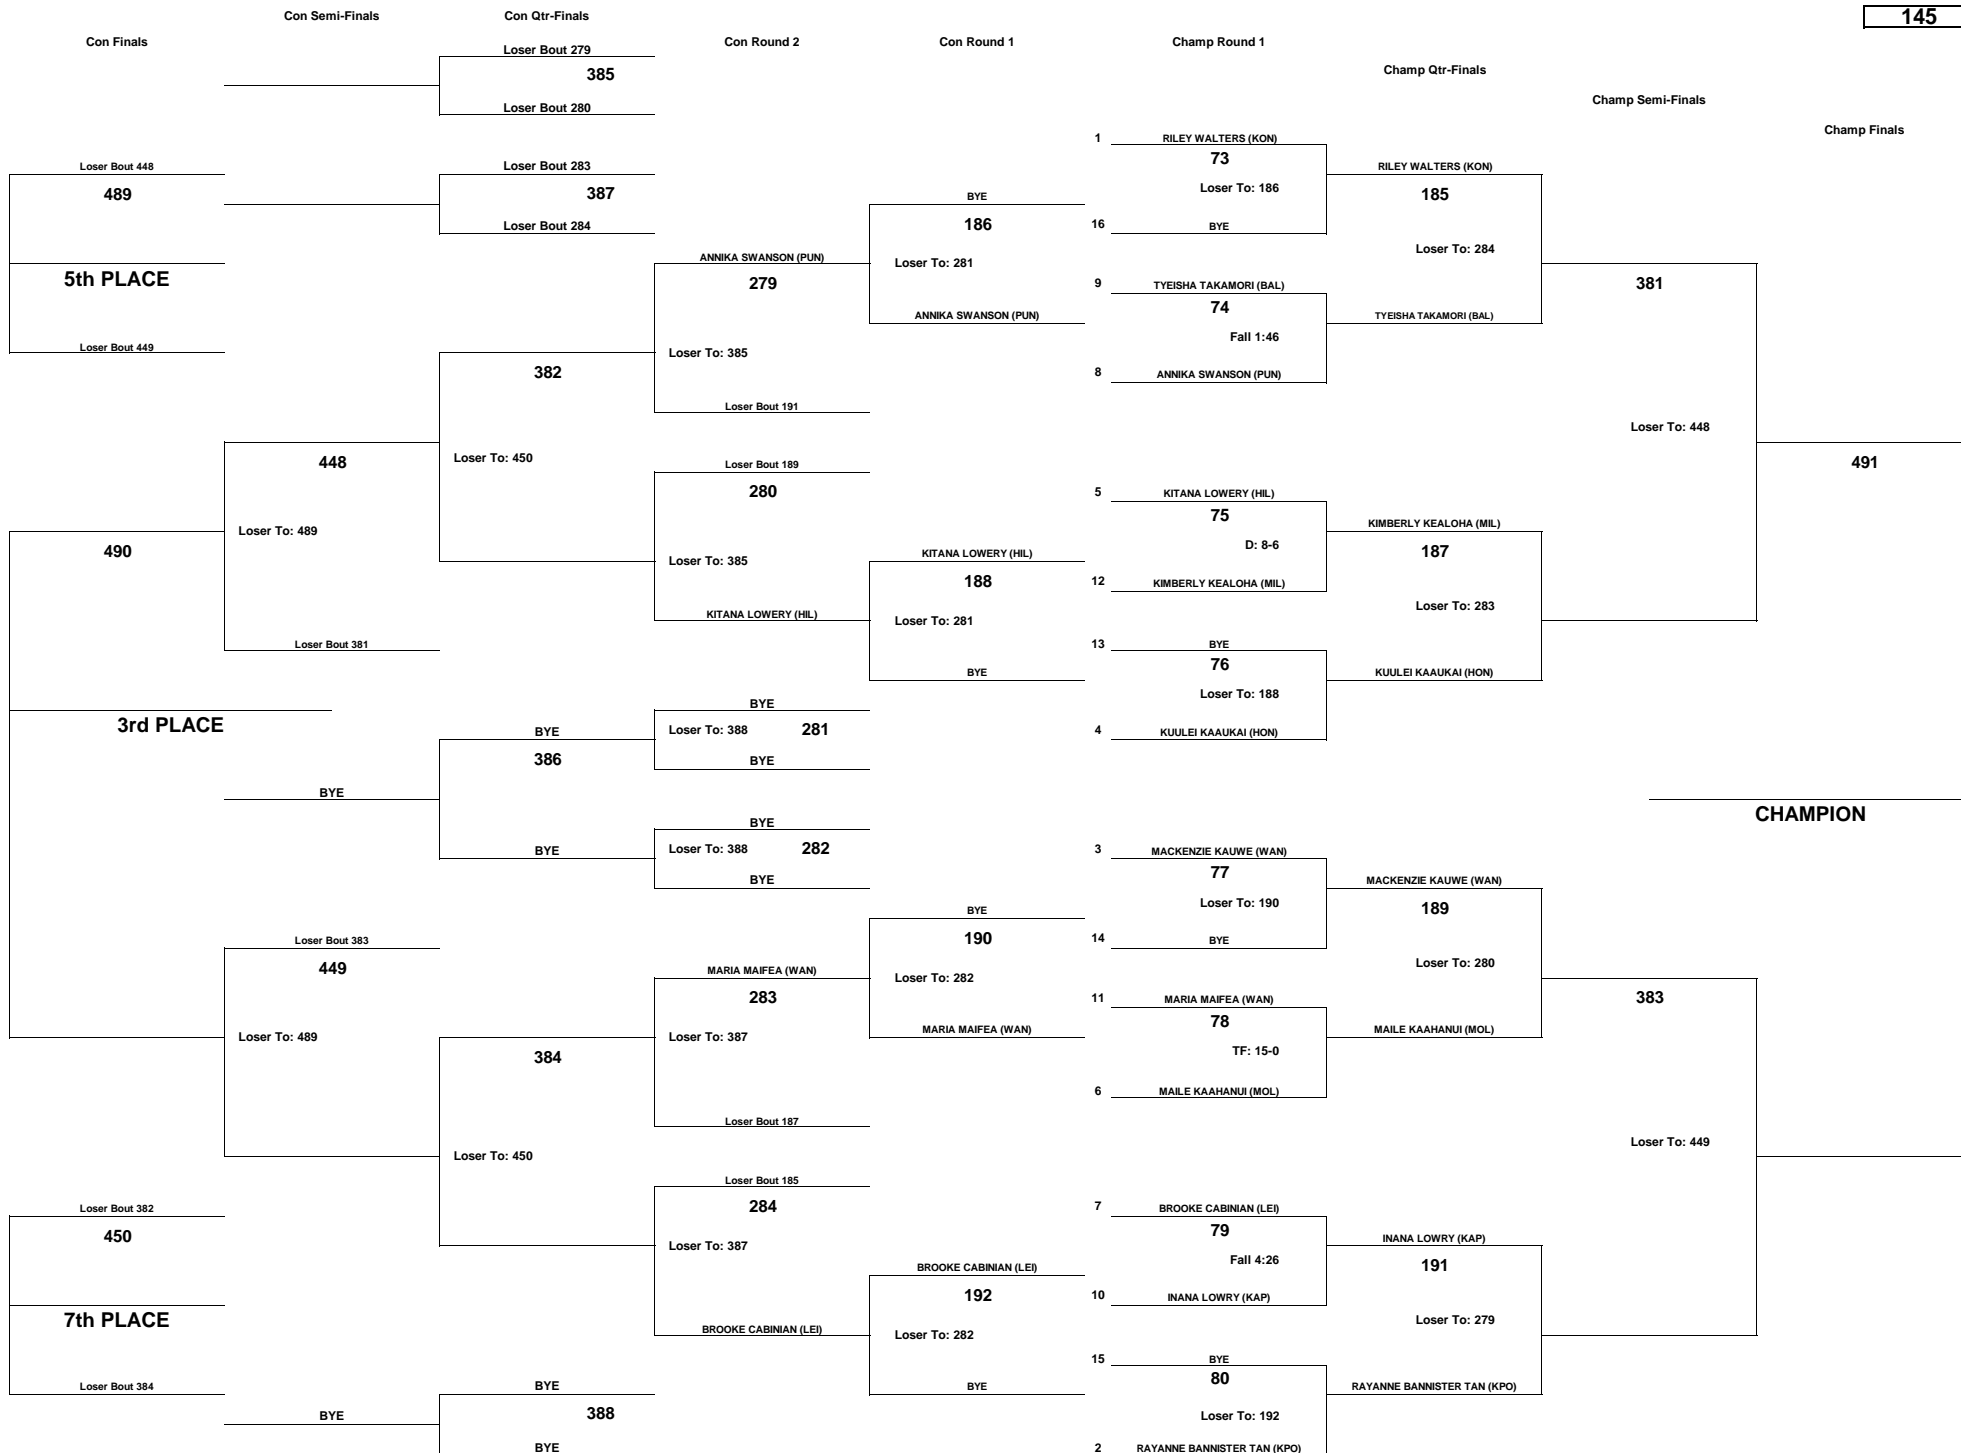

PA'ANI CHALLENGE 2018 GIRLS - NOVICE DIVISION

WEIGHT CLASS
145