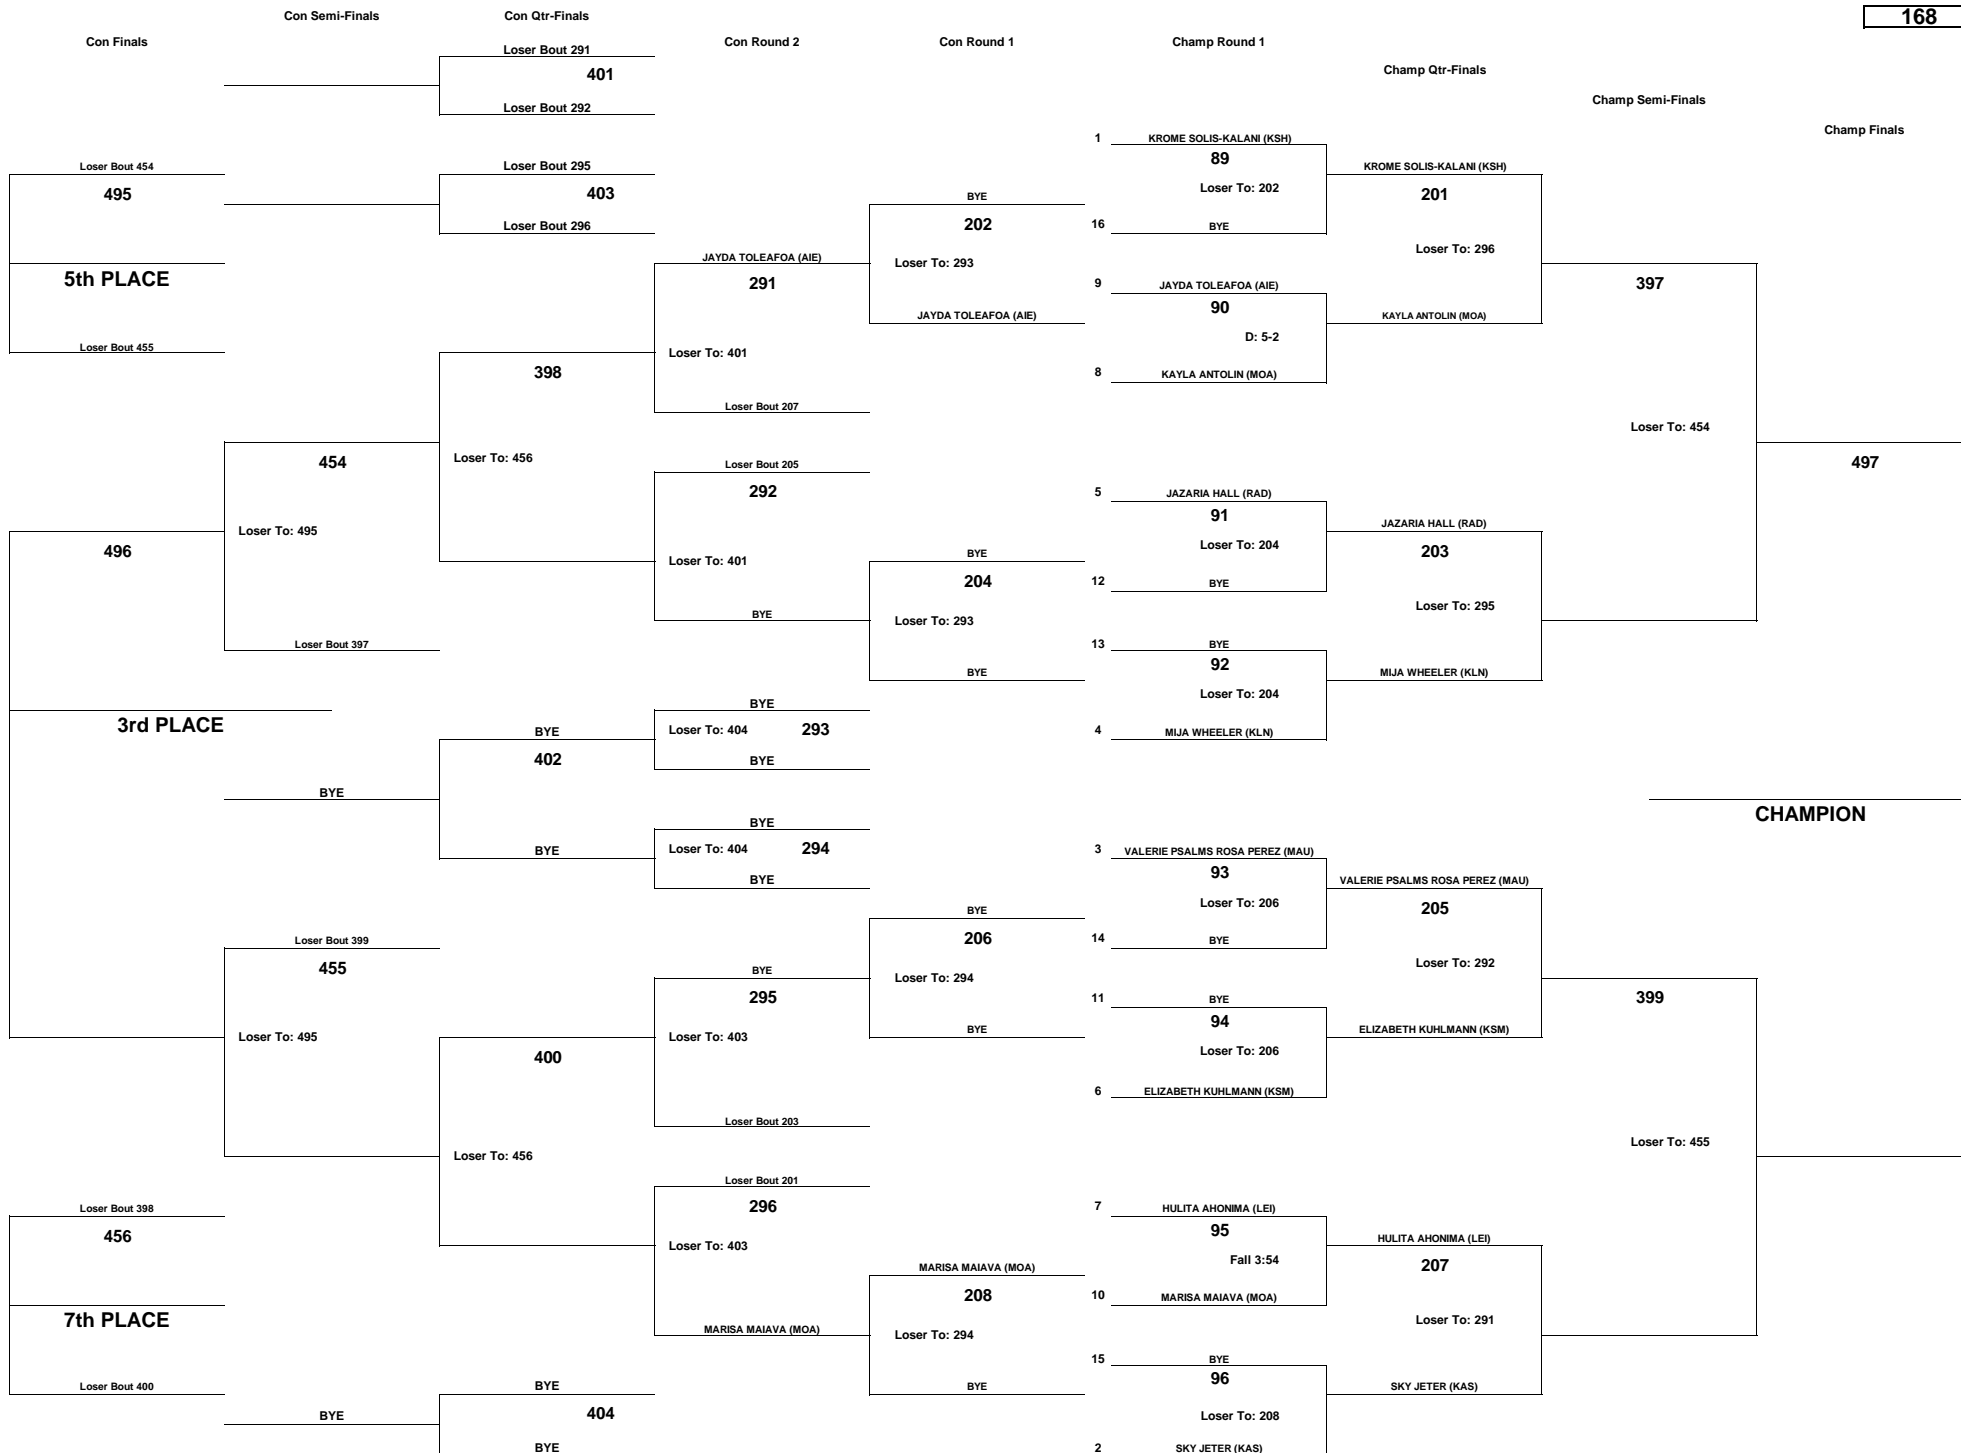

PA'ANI CHALLENGE 2018 GIRLS - NOVICE DIVISION

WEIGHT CLASS
168