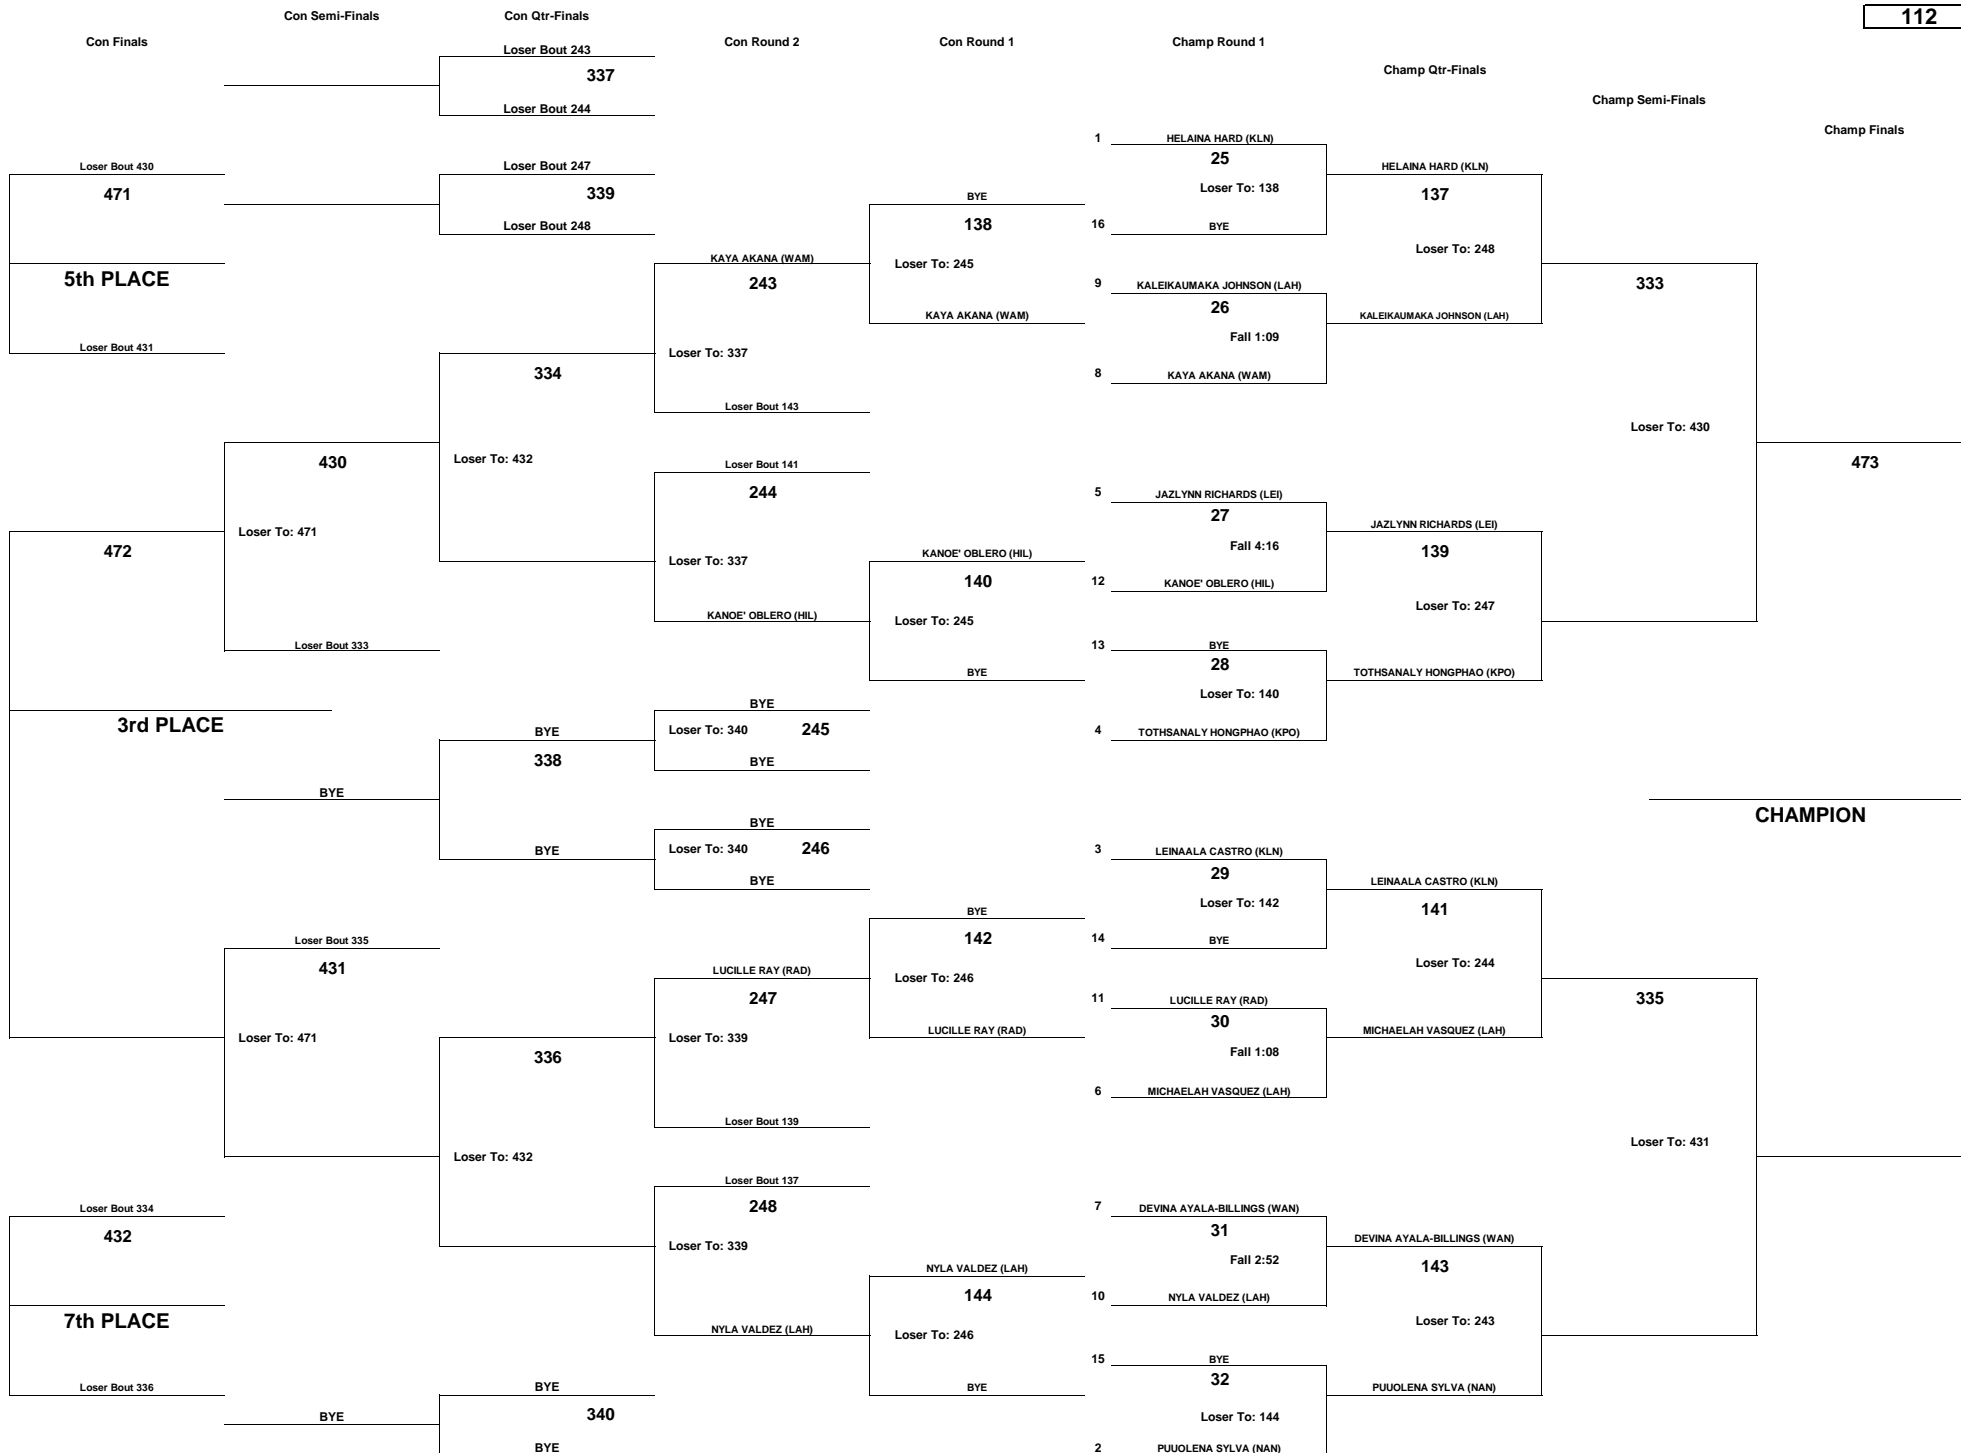

PA'ANI CHALLENGE 2018 GIRLS - NOVICE DIVISION

WEIGHT CLASS
112