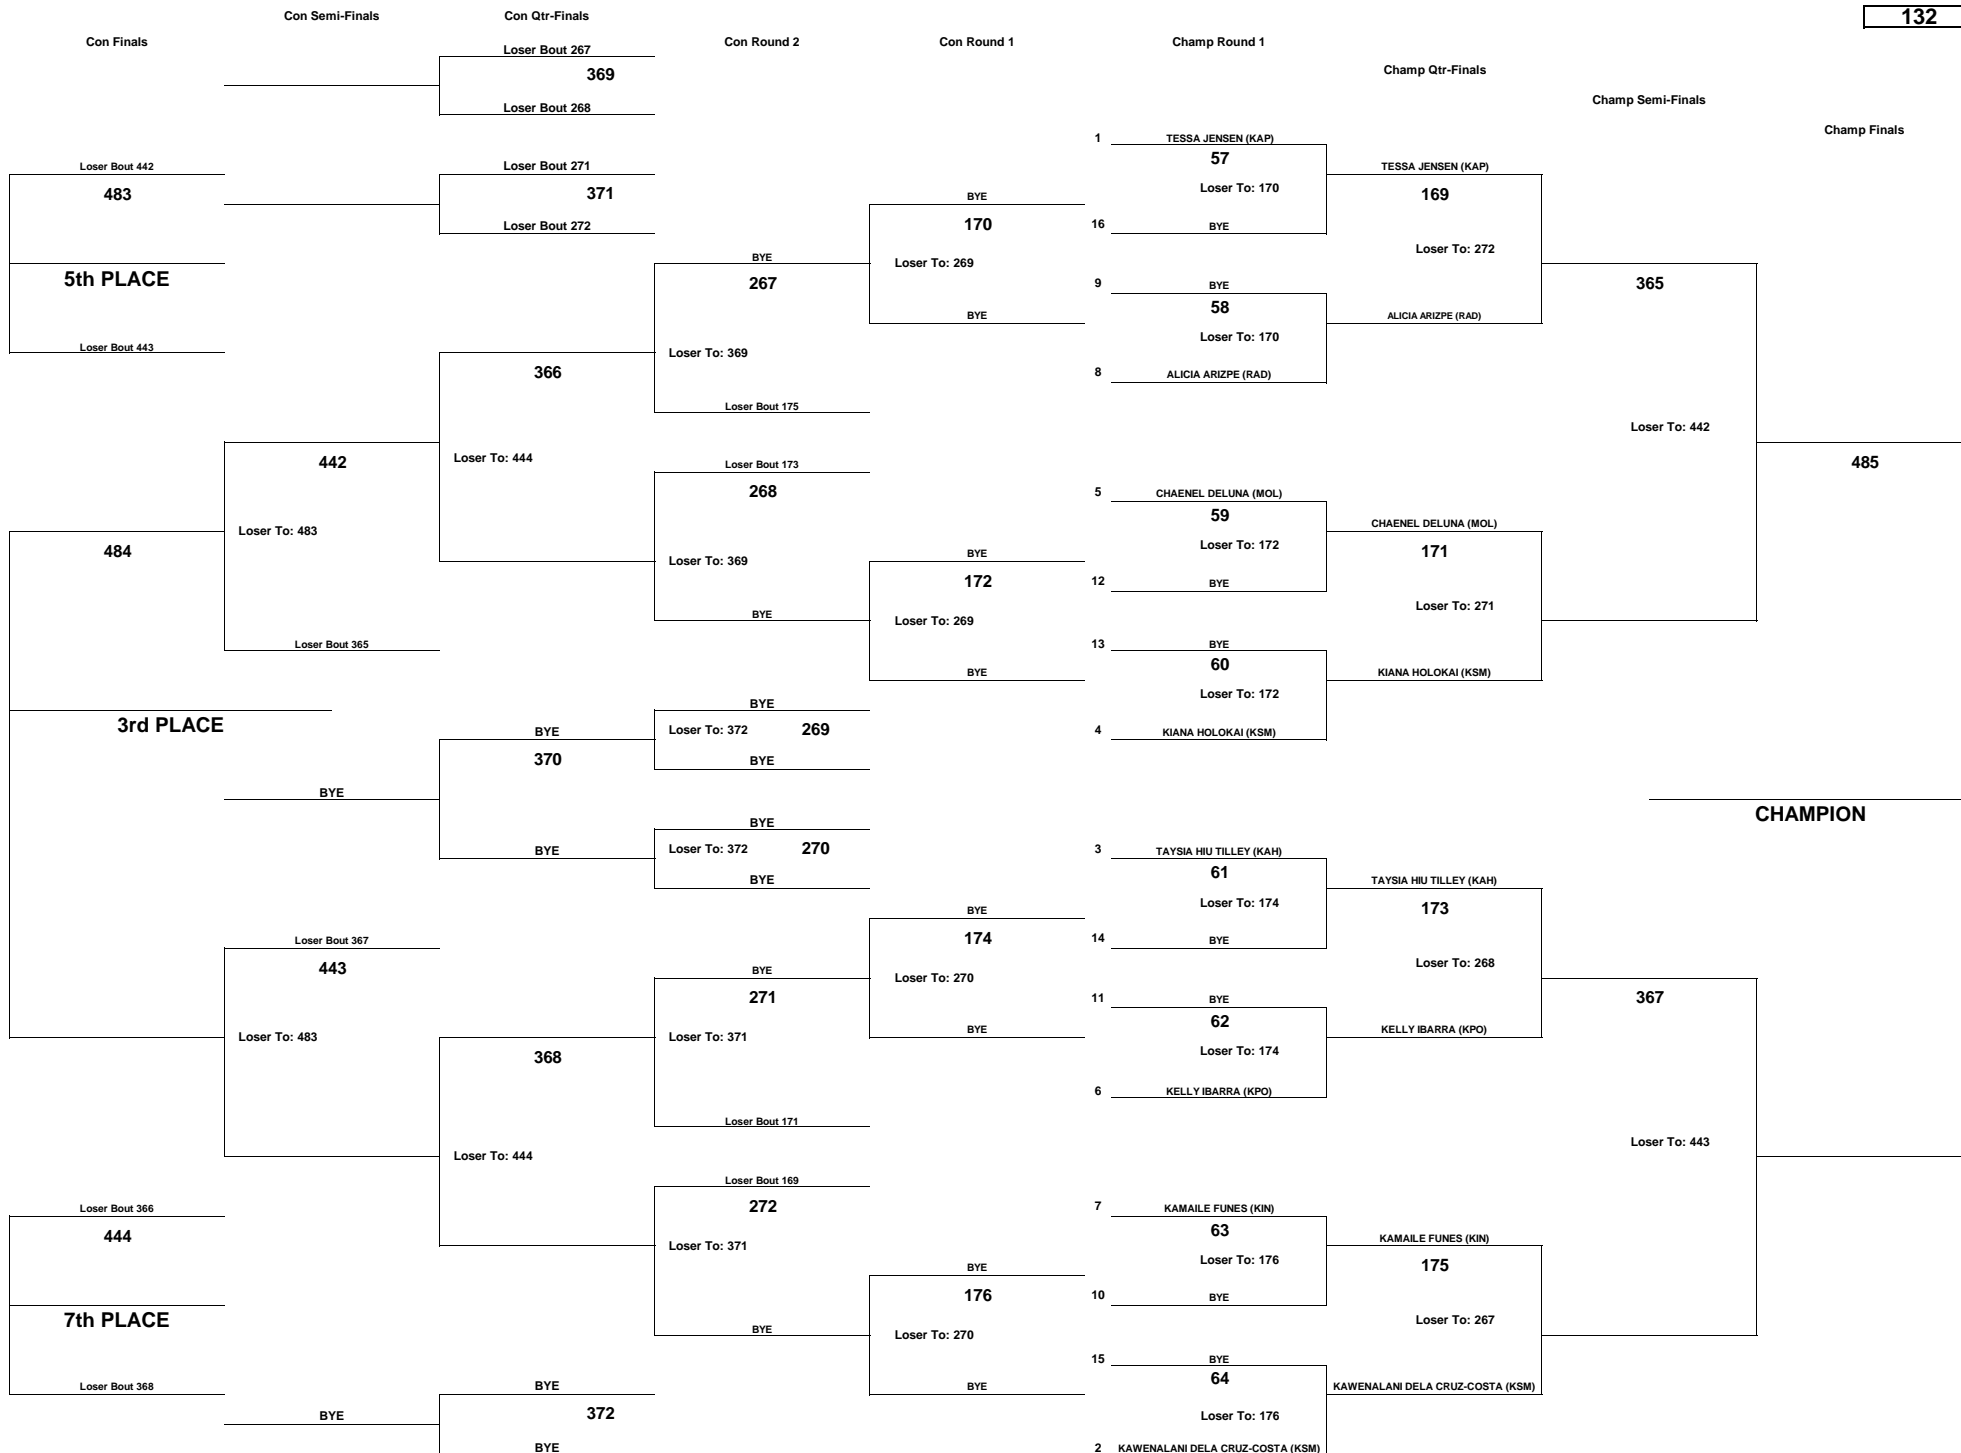

PA'ANI CHALLENGE 2018 GIRLS - NOVICE DIVISION

WEIGHT CLASS
132