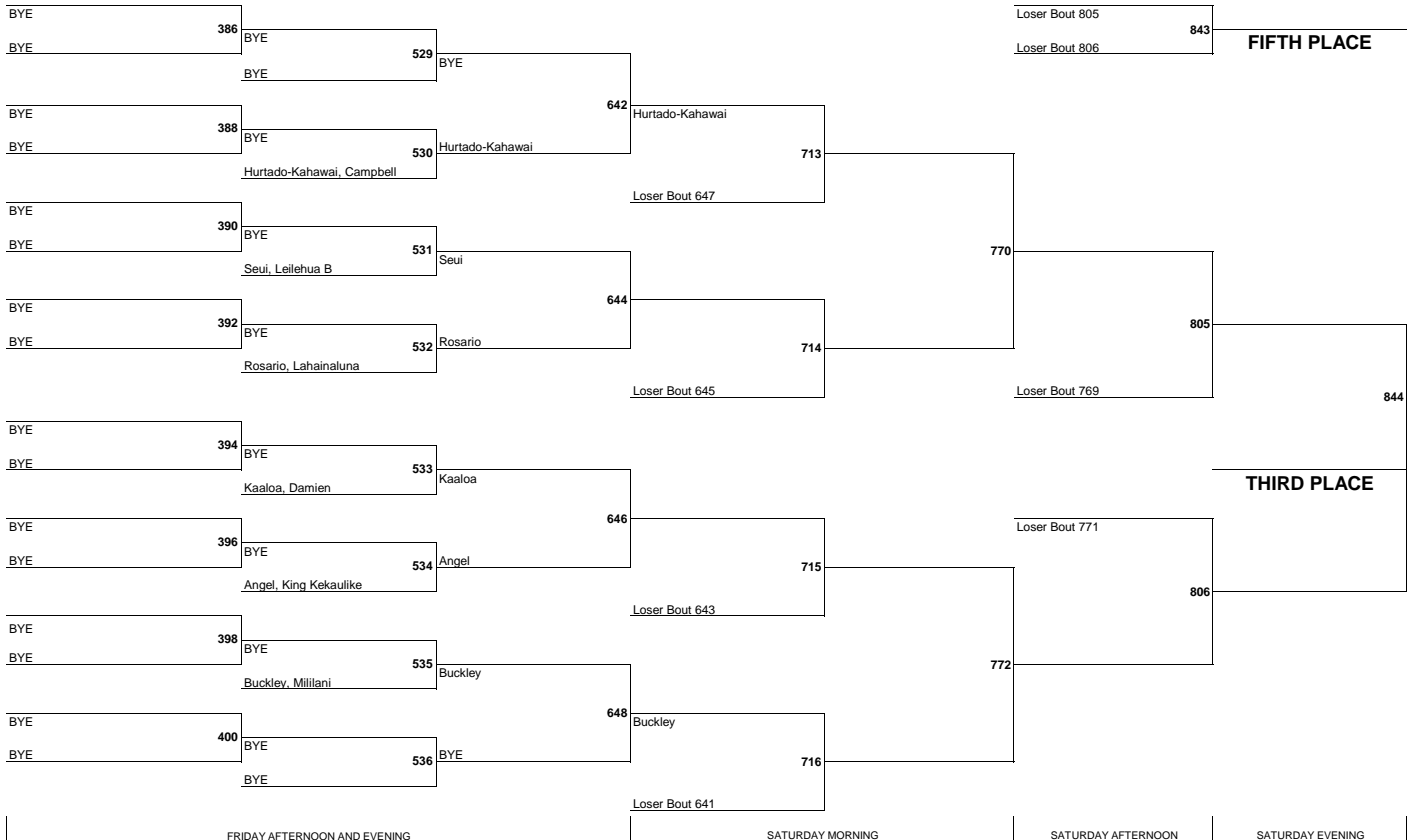

138 CHAMPIONSHIP

CONSOLATION

145 CHAMPIONSHIP

CONSOLATION

155 CHAMPIONSHIP

CONSOLATION

168 CHAMPIONSHIP

CONSOLATION

184 CHAMPIONSHIP

CHAMPION

CONSOLATION

225 CHAMPIONSHIP

CONSOLATION

FRIDAY AFTERNOON AND EVENING

SATURDAY MORNING

SATURDAY AFTERNOON