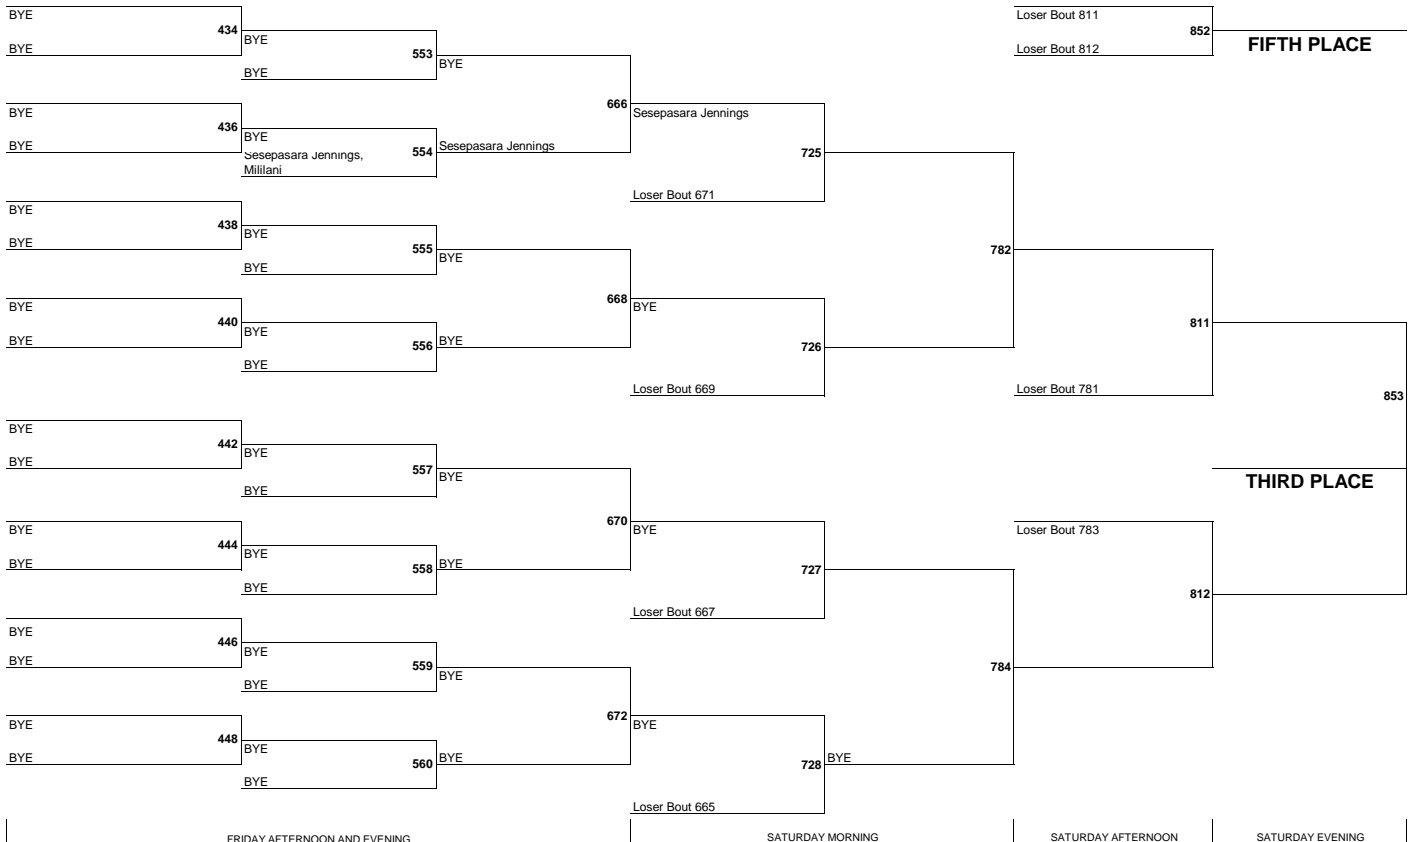

184 CHAMPIONSHIP

CHAMPION

CONSOLATION

225 CHAMPIONSHIP

CONSOLATION

FRIDAY AFTERNOON AND EVENING

SATURDAY MORNING

SATURDAY AFTERNOON

SATURDAY EVENING