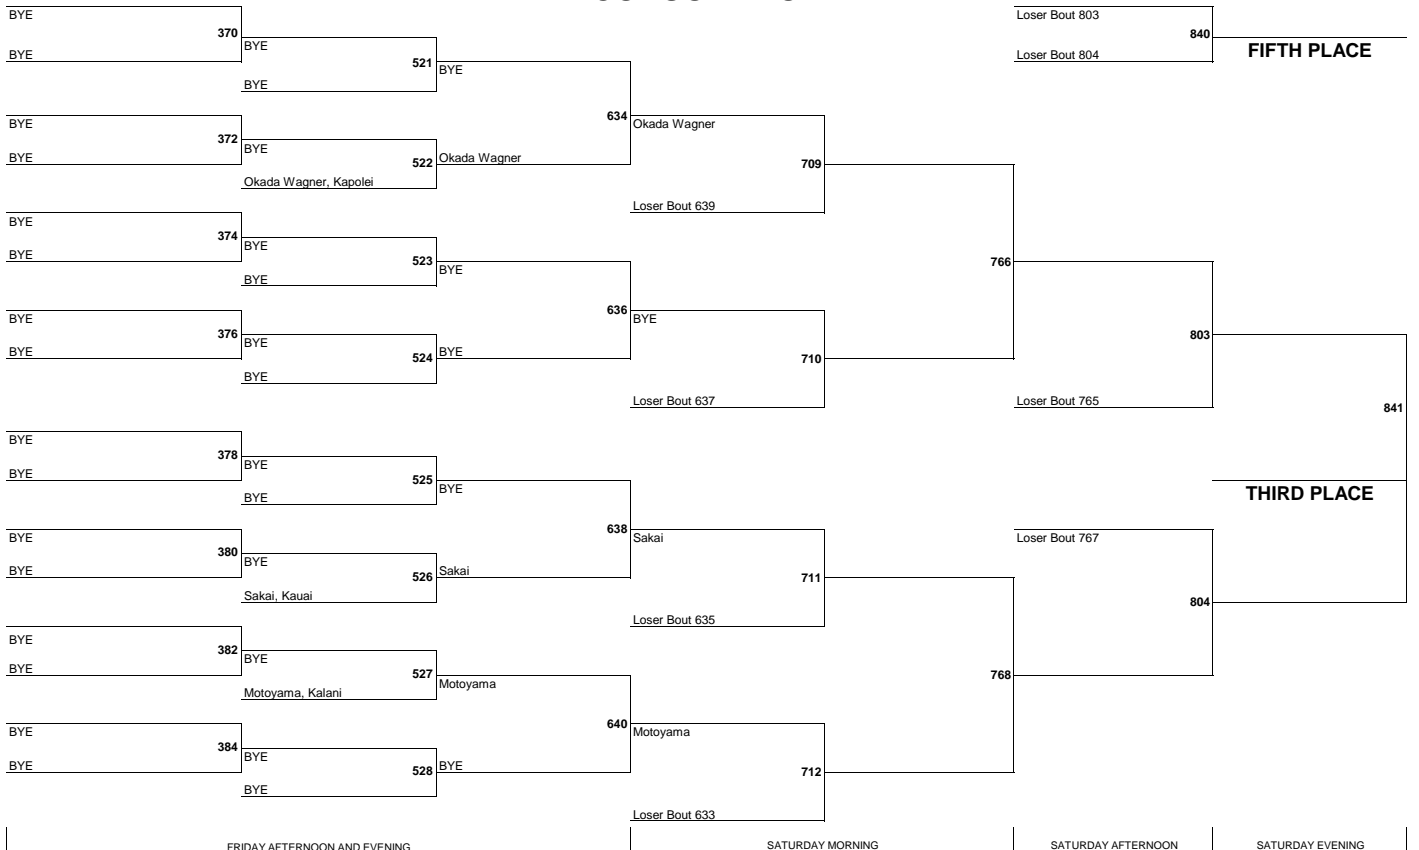

138 CHAMPIONSHIP

CONSOLATION

145 CHAMPIONSHIP

CONSOLATION

155 CHAMPIONSHIP

CONSOLATION

168 CHAMPIONSHIP

CONSOLATION

184 CHAMPIONSHIP

CHAMPION

CONSOLATION

225 CHAMPIONSHIP

CONSOLATION

FRIDAY AFTERNOON AND EVENING

SATURDAY MORNING

SATURDAY AFTERNOON