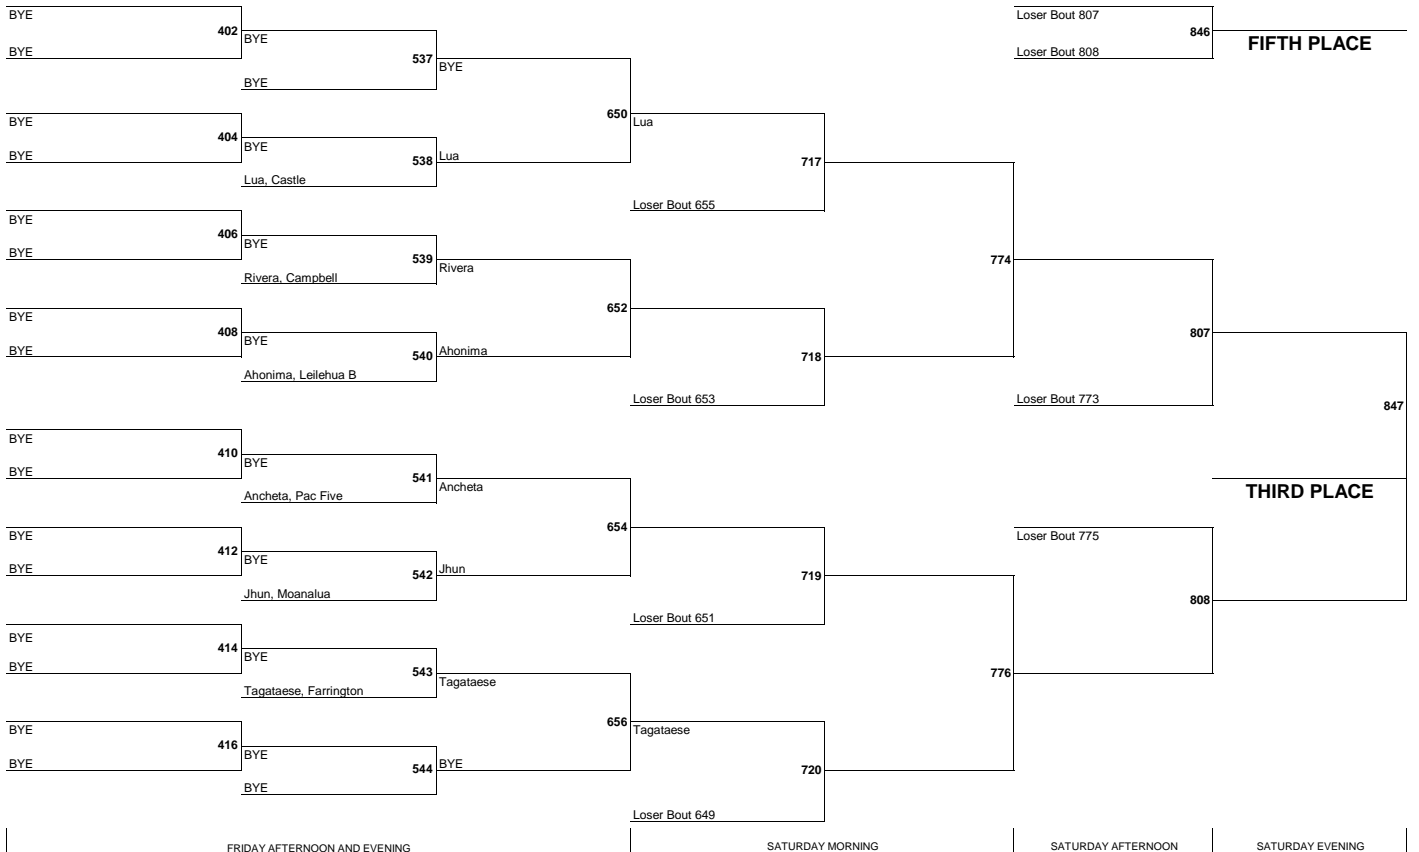

138 CHAMPIONSHIP

CONSOLATION

145 CHAMPIONSHIP

CONSOLATION

155 CHAMPIONSHIP

CONSOLATION

168 CHAMPIONSHIP

CONSOLATION

184 CHAMPIONSHIP

CHAMPION

CONSOLATION

225 CHAMPIONSHIP

CONSOLATION

FRIDAY AFTERNOON AND EVENING

SATURDAY MORNING

SATURDAY AFTERNOON