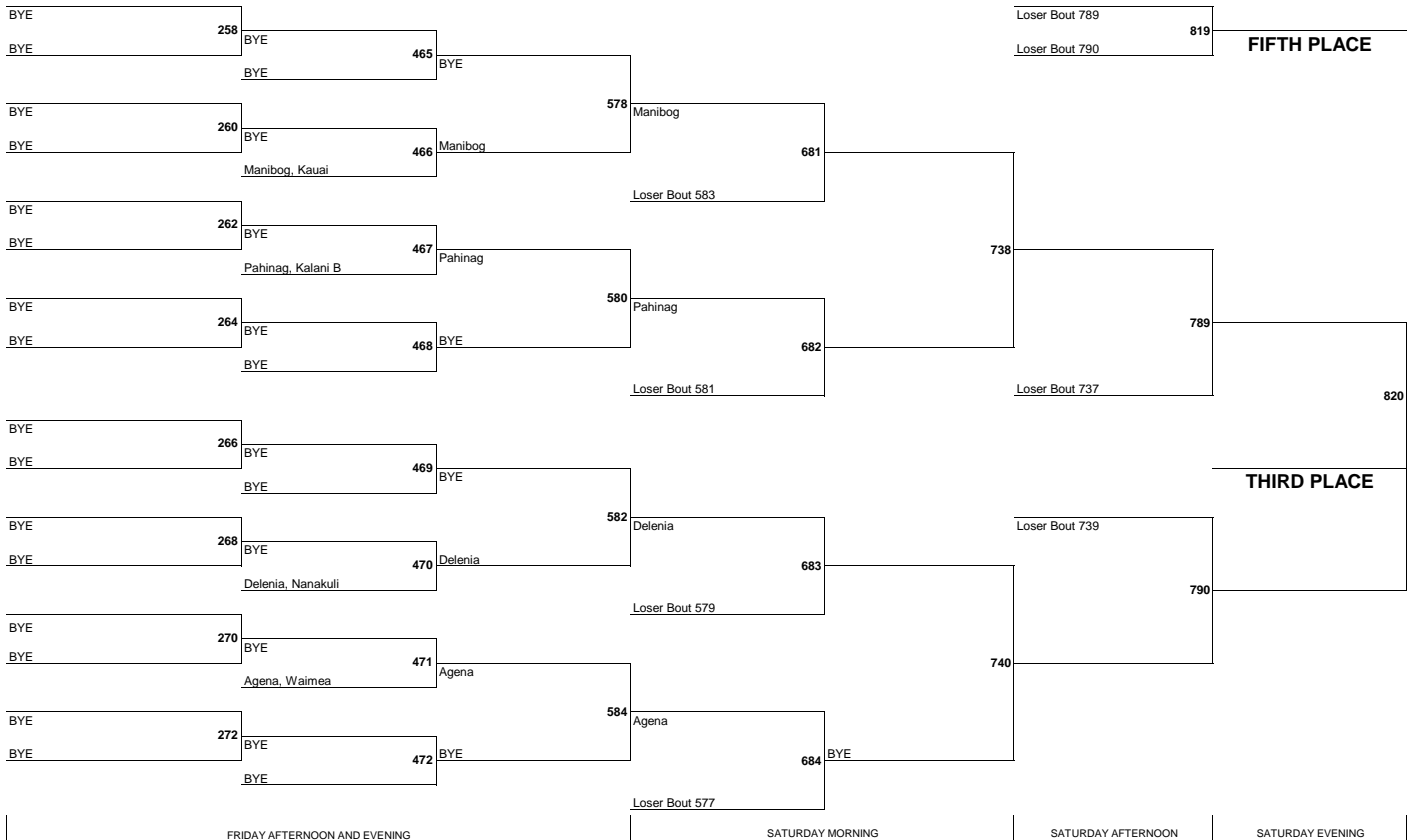

97 CHAMPIONSHIP

CONSOLATION

102 CHAMPIONSHIP

CONSOLATION

107 CHAMPIONSHIP

CONSOLATION

112 CHAMPIONSHIP

FRIDAY MORNING FIRST ROUND	FRIDAY AFTERNOON AND EVENING SECOND ROUND AND QUARTER FINALS	SATURDAY MORNING SEMIFINALS	SATURDAY EVENING FINAL
1 Tiare Ikei Kaiser BYE	49 Ikei	273 Ikei, Fall 2:24	824 CHAMPION
16 Qeilsy Villanueva Roosevelt	50 Villanueva		
9 Lindsey Ligsay Damien BYE	51 Ligsay	275 Bareng, Fall 1:02	
8 Kristen Bareng Aiea	52 Bareng		
5 Leialoha Kaili Baldwin B BYE	53 Kaili	277 Kaili, Fall 3:48	
12 Emily Lao Kalani	54 Lao		
13 Kayla Odo Pearl City BYE	55 Odo	279 Oyadomari, D: 4-0	
4 Keely Oyadomari Kapolei	56 Oyadomari		
3 Dania Furuya Pac Five BYE	57 Furuya	281 Furuya, Fall 1:45	
14 Madison Vierra Baldwin	58 Vierra		
11 Puolena Sylva Nanakuli BYE	59 Sylva	283 Yim, Fall 1:55	
6 Robyn Yim Iolani	60 Yim		
7 Nicole Shimizu Moanalua BYE	61 Shimizu	285 Shimizu, MD: 19-5	
10 Leilani Samoy Kahuku	62 Samoy		
15 Valerie Sunajo Campbell BYE	63 Sunajo	287 Mangrobang, Fall :15	
2 Shantelle Mangrobang Leilehua	64 Mangrobang		