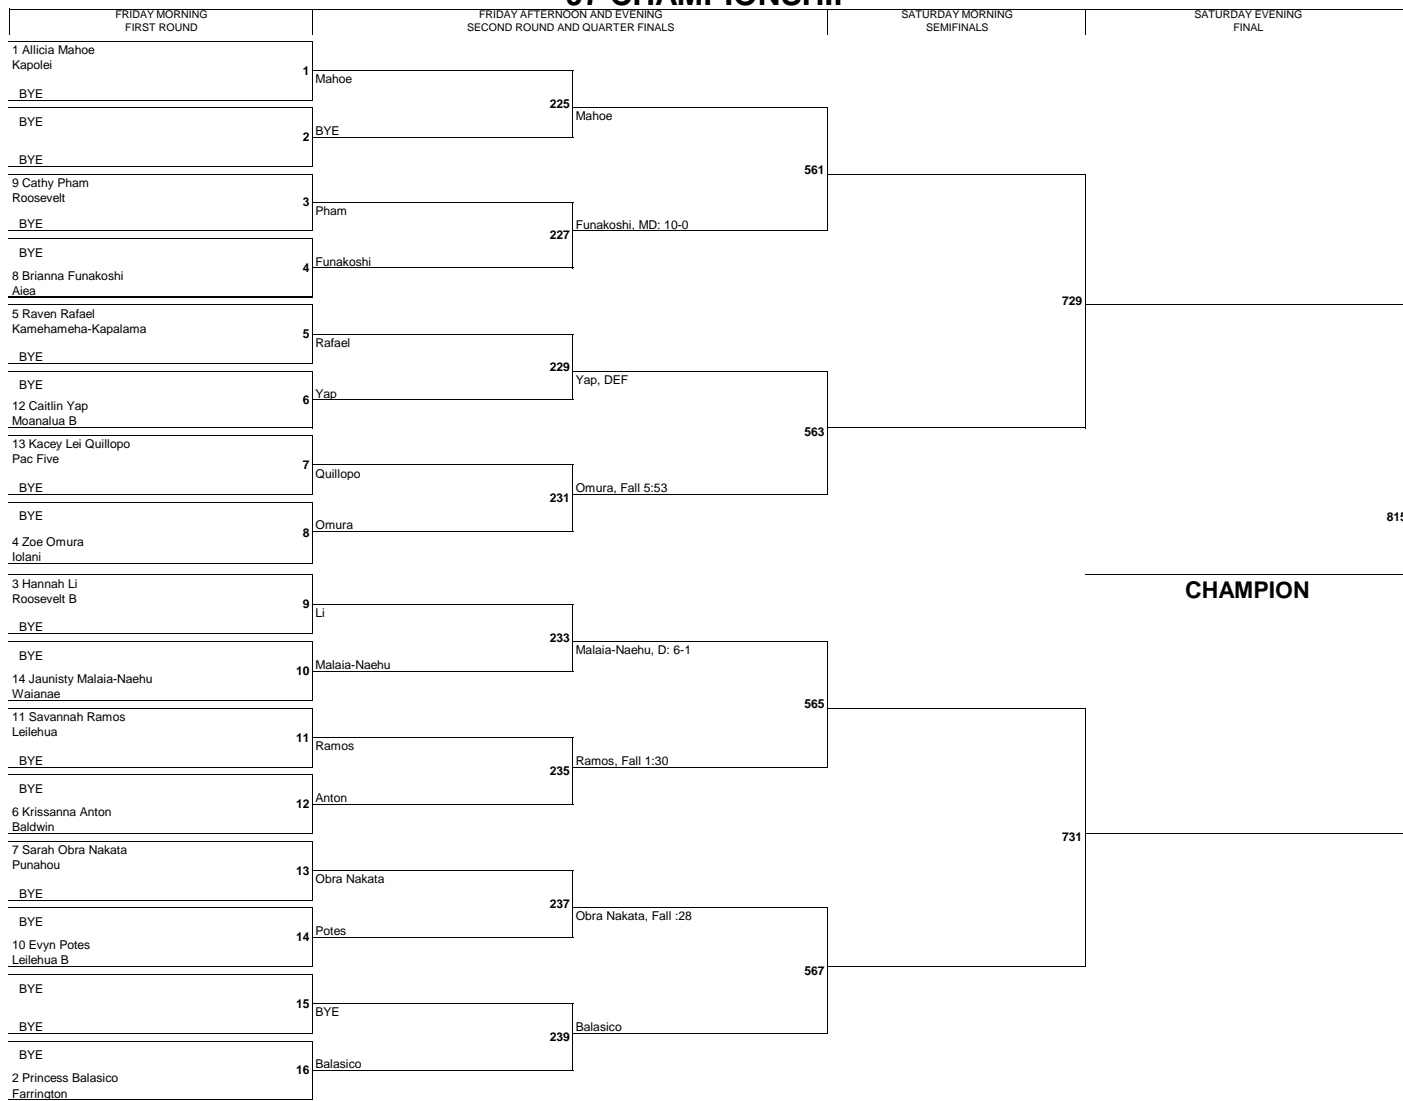

97 CHAMPIONSHIP

CONSOLATION

102 CHAMPIONSHIP

CONSOLATION

107 CHAMPIONSHIP

CONSOLATION

112 CHAMPIONSHIP

FRIDAY MORNING FIRST ROUND	FRIDAY AFTERNOON AND EVENING SECOND ROUND AND QUARTER FINALS	SATURDAY MORNING SEMIFINALS	SATURDAY EVENING FINAL
1 Tiare Ikei Kaiser BYE	49 Ikei	273 Ikei, Fall 2:24	824 CHAMPION
16 Qeilsy Villanueva Roosevelt	50 Villanueva		
9 Lindsey Ligsay Damien BYE	51 Ligsay	275 Bareng, Fall 1:02	
8 Kristen Bareng Aiea	52 Bareng		
5 Leialoha Kaili Baldwin B BYE	53 Kaili	277 Kaili, Fall 3:48	
12 Emily Lao Kalani	54 Lao		
13 Kayla Odo Pearl City BYE	55 Odo	279 Oyadomari, D: 4-0	
4 Keely Oyadomari Kapolei	56 Oyadomari		
3 Dania Furuya Pac Five BYE	57 Furuya	281 Furuya, Fall 1:45	
14 Madison Vierra Baldwin	58 Vierra		
11 Puolena Sylva Nanakuli BYE	59 Sylva	283 Yim, Fall 1:55	
6 Robyn Yim Iolani	60 Yim		
7 Nicole Shimizu Moanalua BYE	61 Shimizu	285 Shimizu, MD: 19-5	
10 Leilani Samoy Kahuku	62 Samoy		
15 Valerie Sunajo Campbell BYE	63 Sunajo	287 Mangrobang, Fall :15	
2 Shantelle Mangrobang Leilehua	64 Mangrobang		