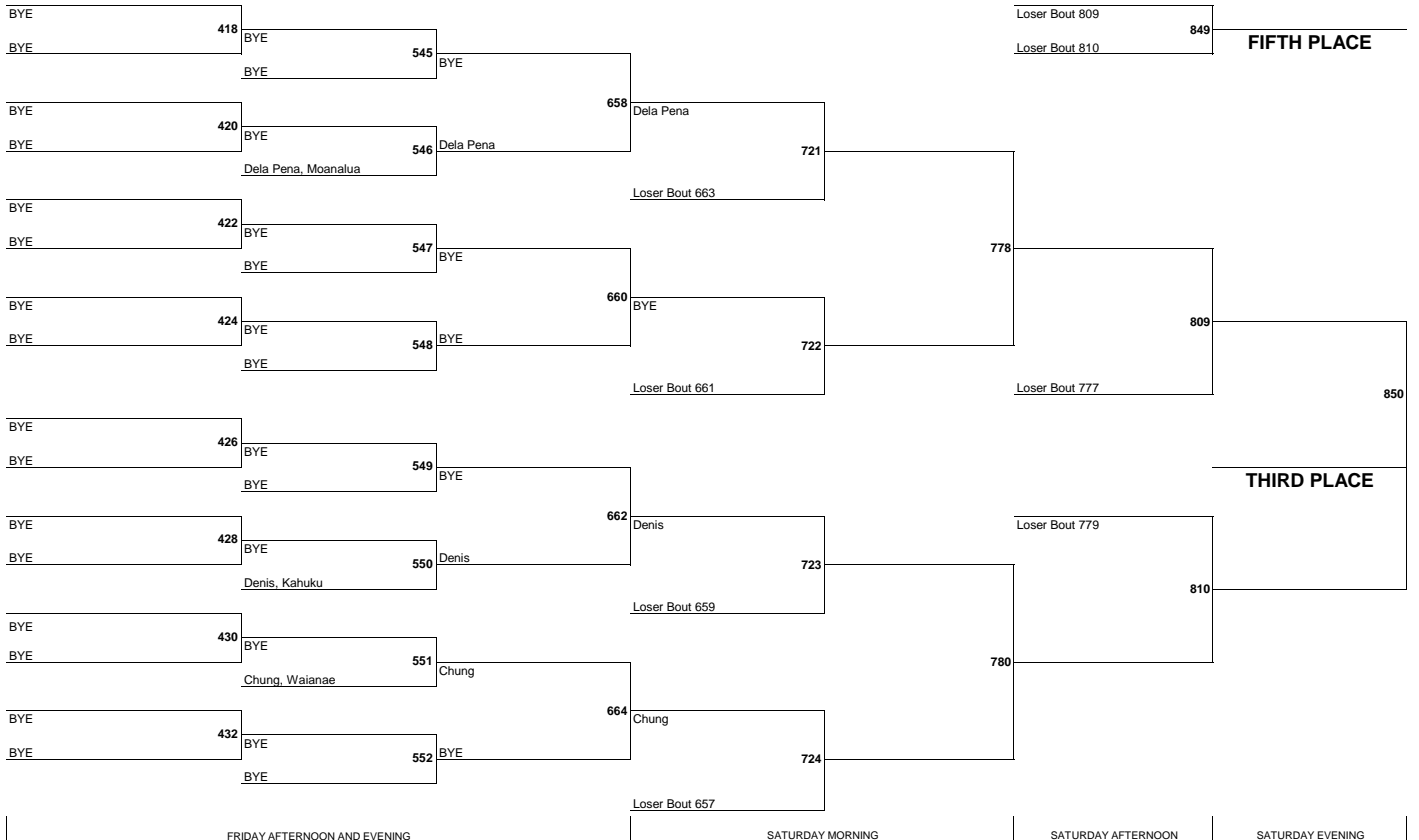

138 CHAMPIONSHIP

CONSOLATION

145 CHAMPIONSHIP

CONSOLATION

155 CHAMPIONSHIP

CONSOLATION

168 CHAMPIONSHIP

CONSOLATION

184 CHAMPIONSHIP

CHAMPION

CONSOLATION

225 CHAMPIONSHIP

CONSOLATION

FRIDAY AFTERNOON AND EVENING

SATURDAY MORNING

SATURDAY AFTERNOON