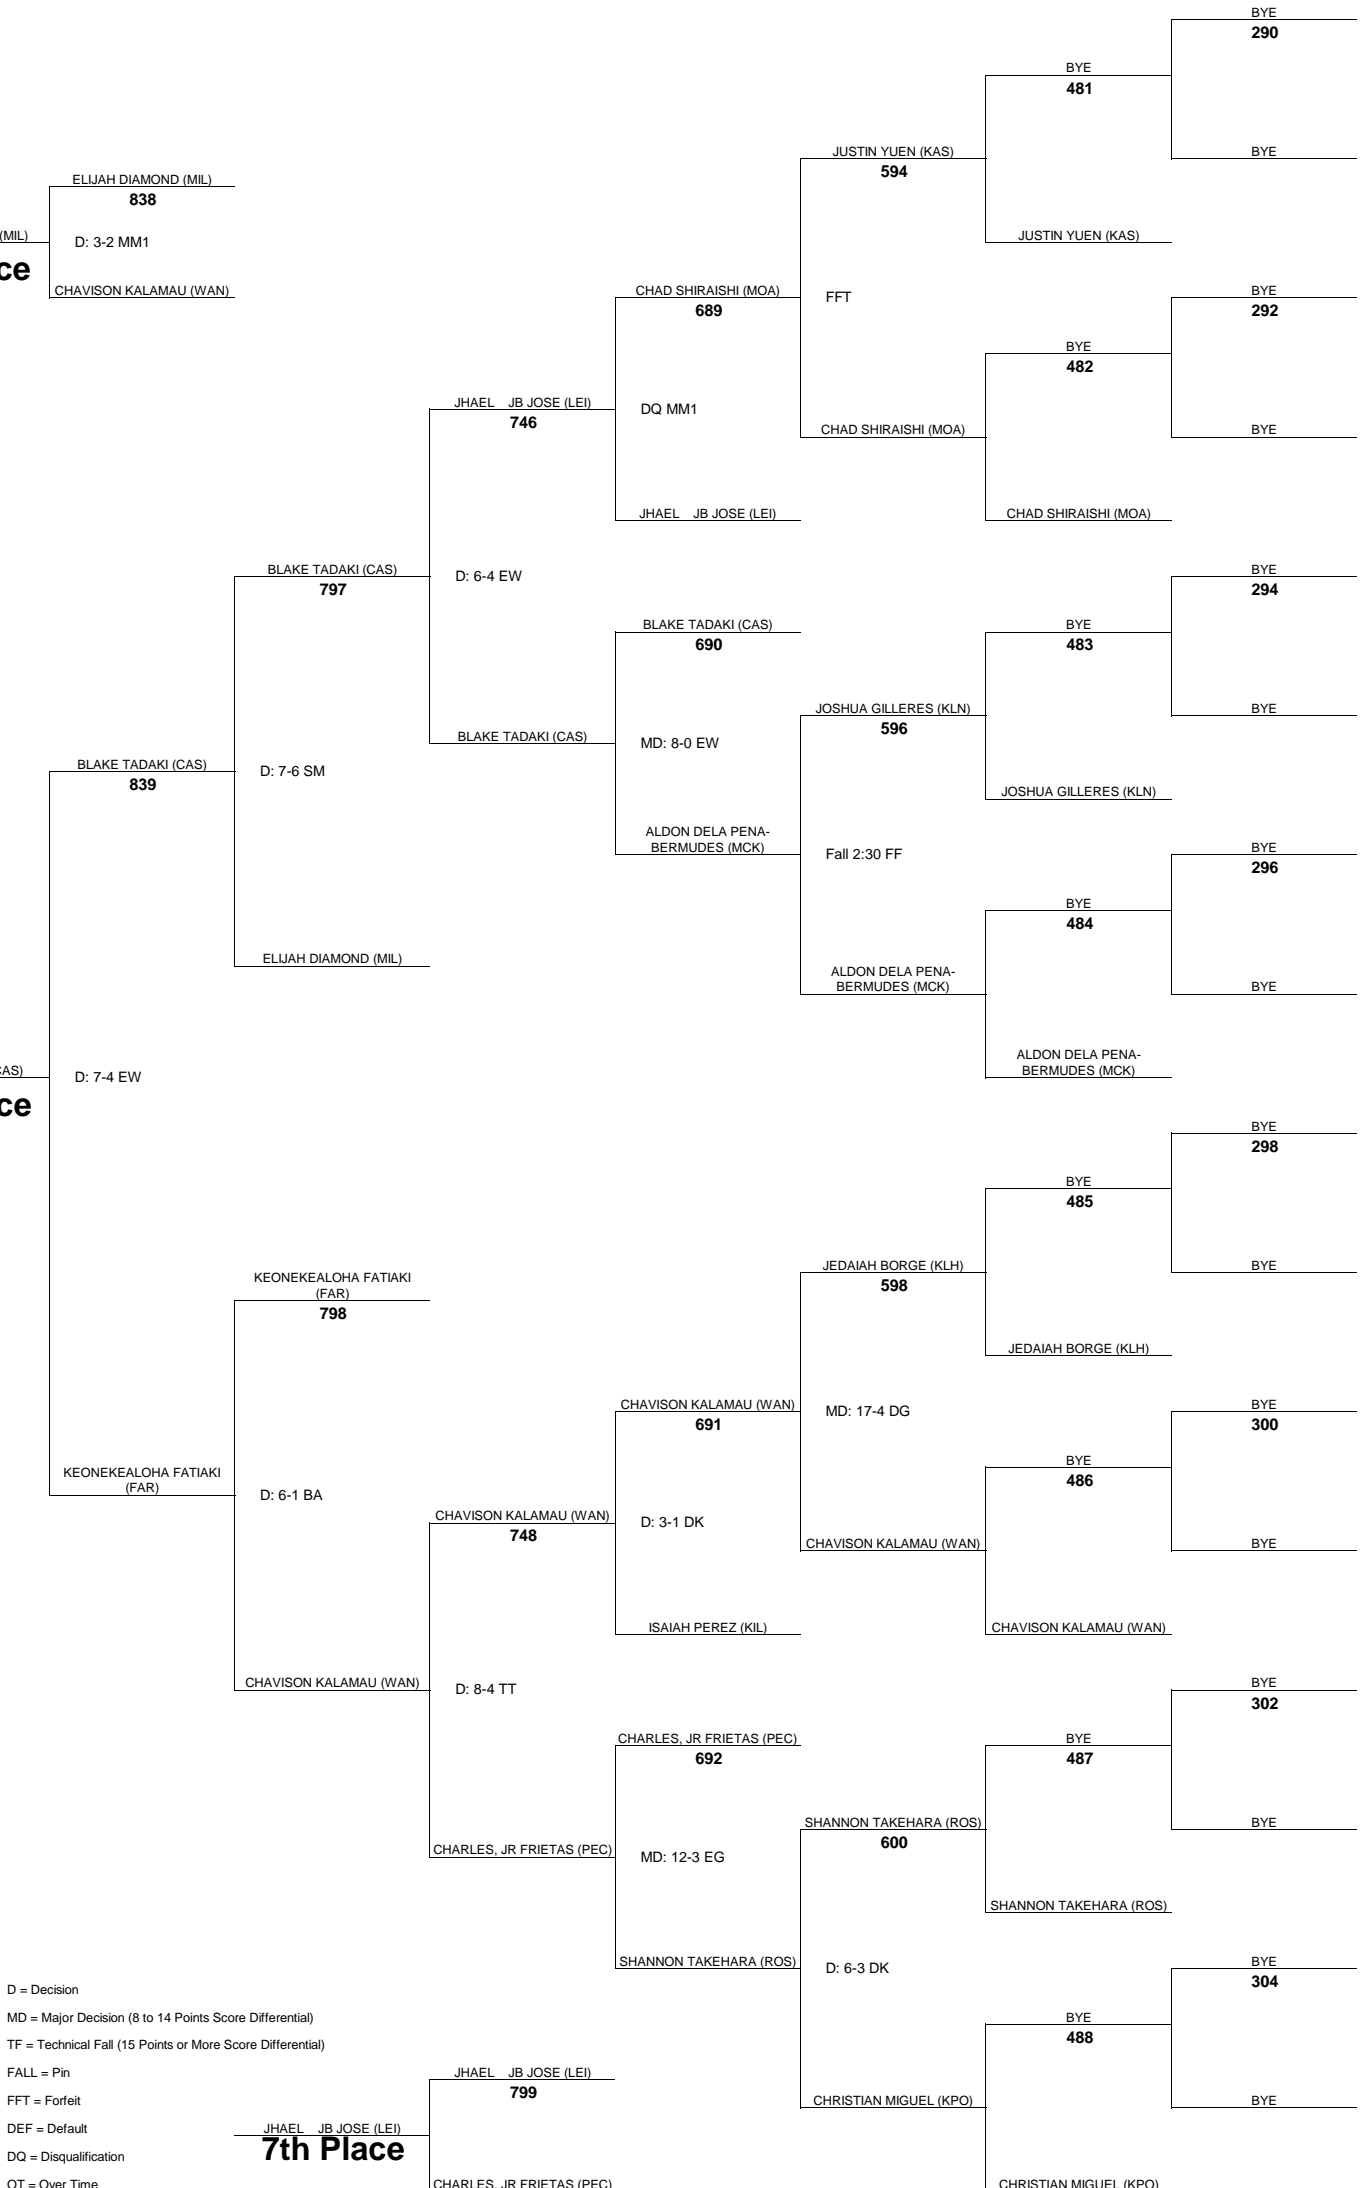

OAHU INTERSCHOLASTIC ASSOCIATION 2017 CHAMPIONSHIP TOURNAMENT (BOYS)

WEIGHT CLASS

134

Consolation Finals

Consolation Semi-Finals

Consolation Qtr-Finals

Consolation Rnd 4

Consolation Rnd 3

Consolation Rnd 2

Consolation Rnd 1

5th Place

3rd Place

7th Place