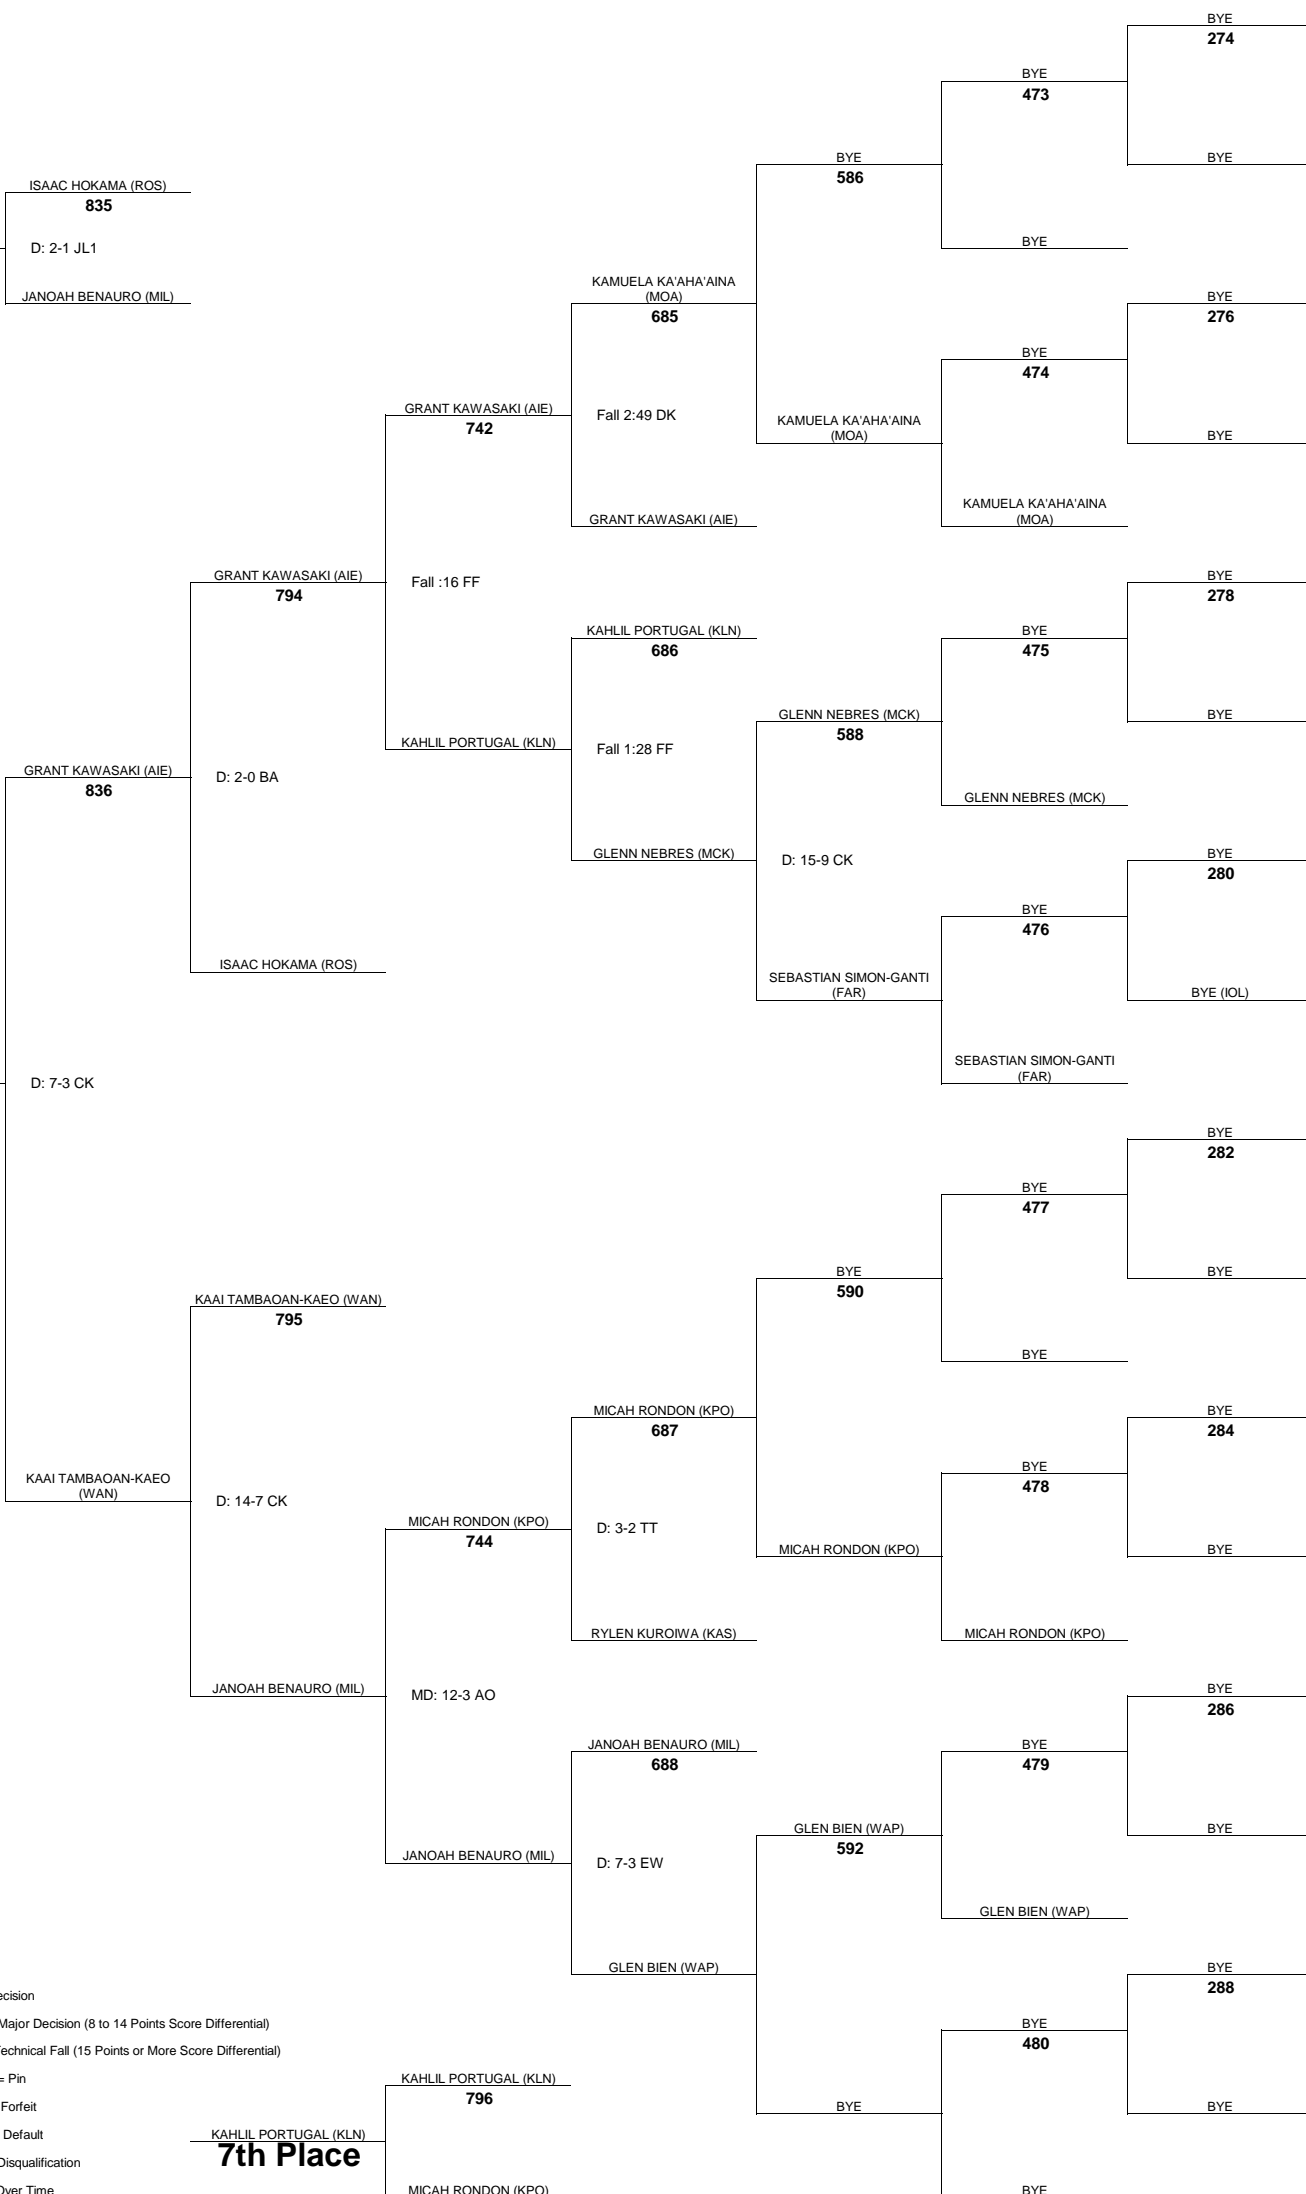

Consolation Rnd 2

Consolation Rnd 1

5th Place

3rd Place

7th Place

D = Decision
MD = Major Decision (8 to 14 Points Score Differential)
TF = Technical Fall (15 Points or More Score Differential)
FALL = Pin
FFT = Forfeit
DEF = Default
DQ = Disqualification
OT = Over Time