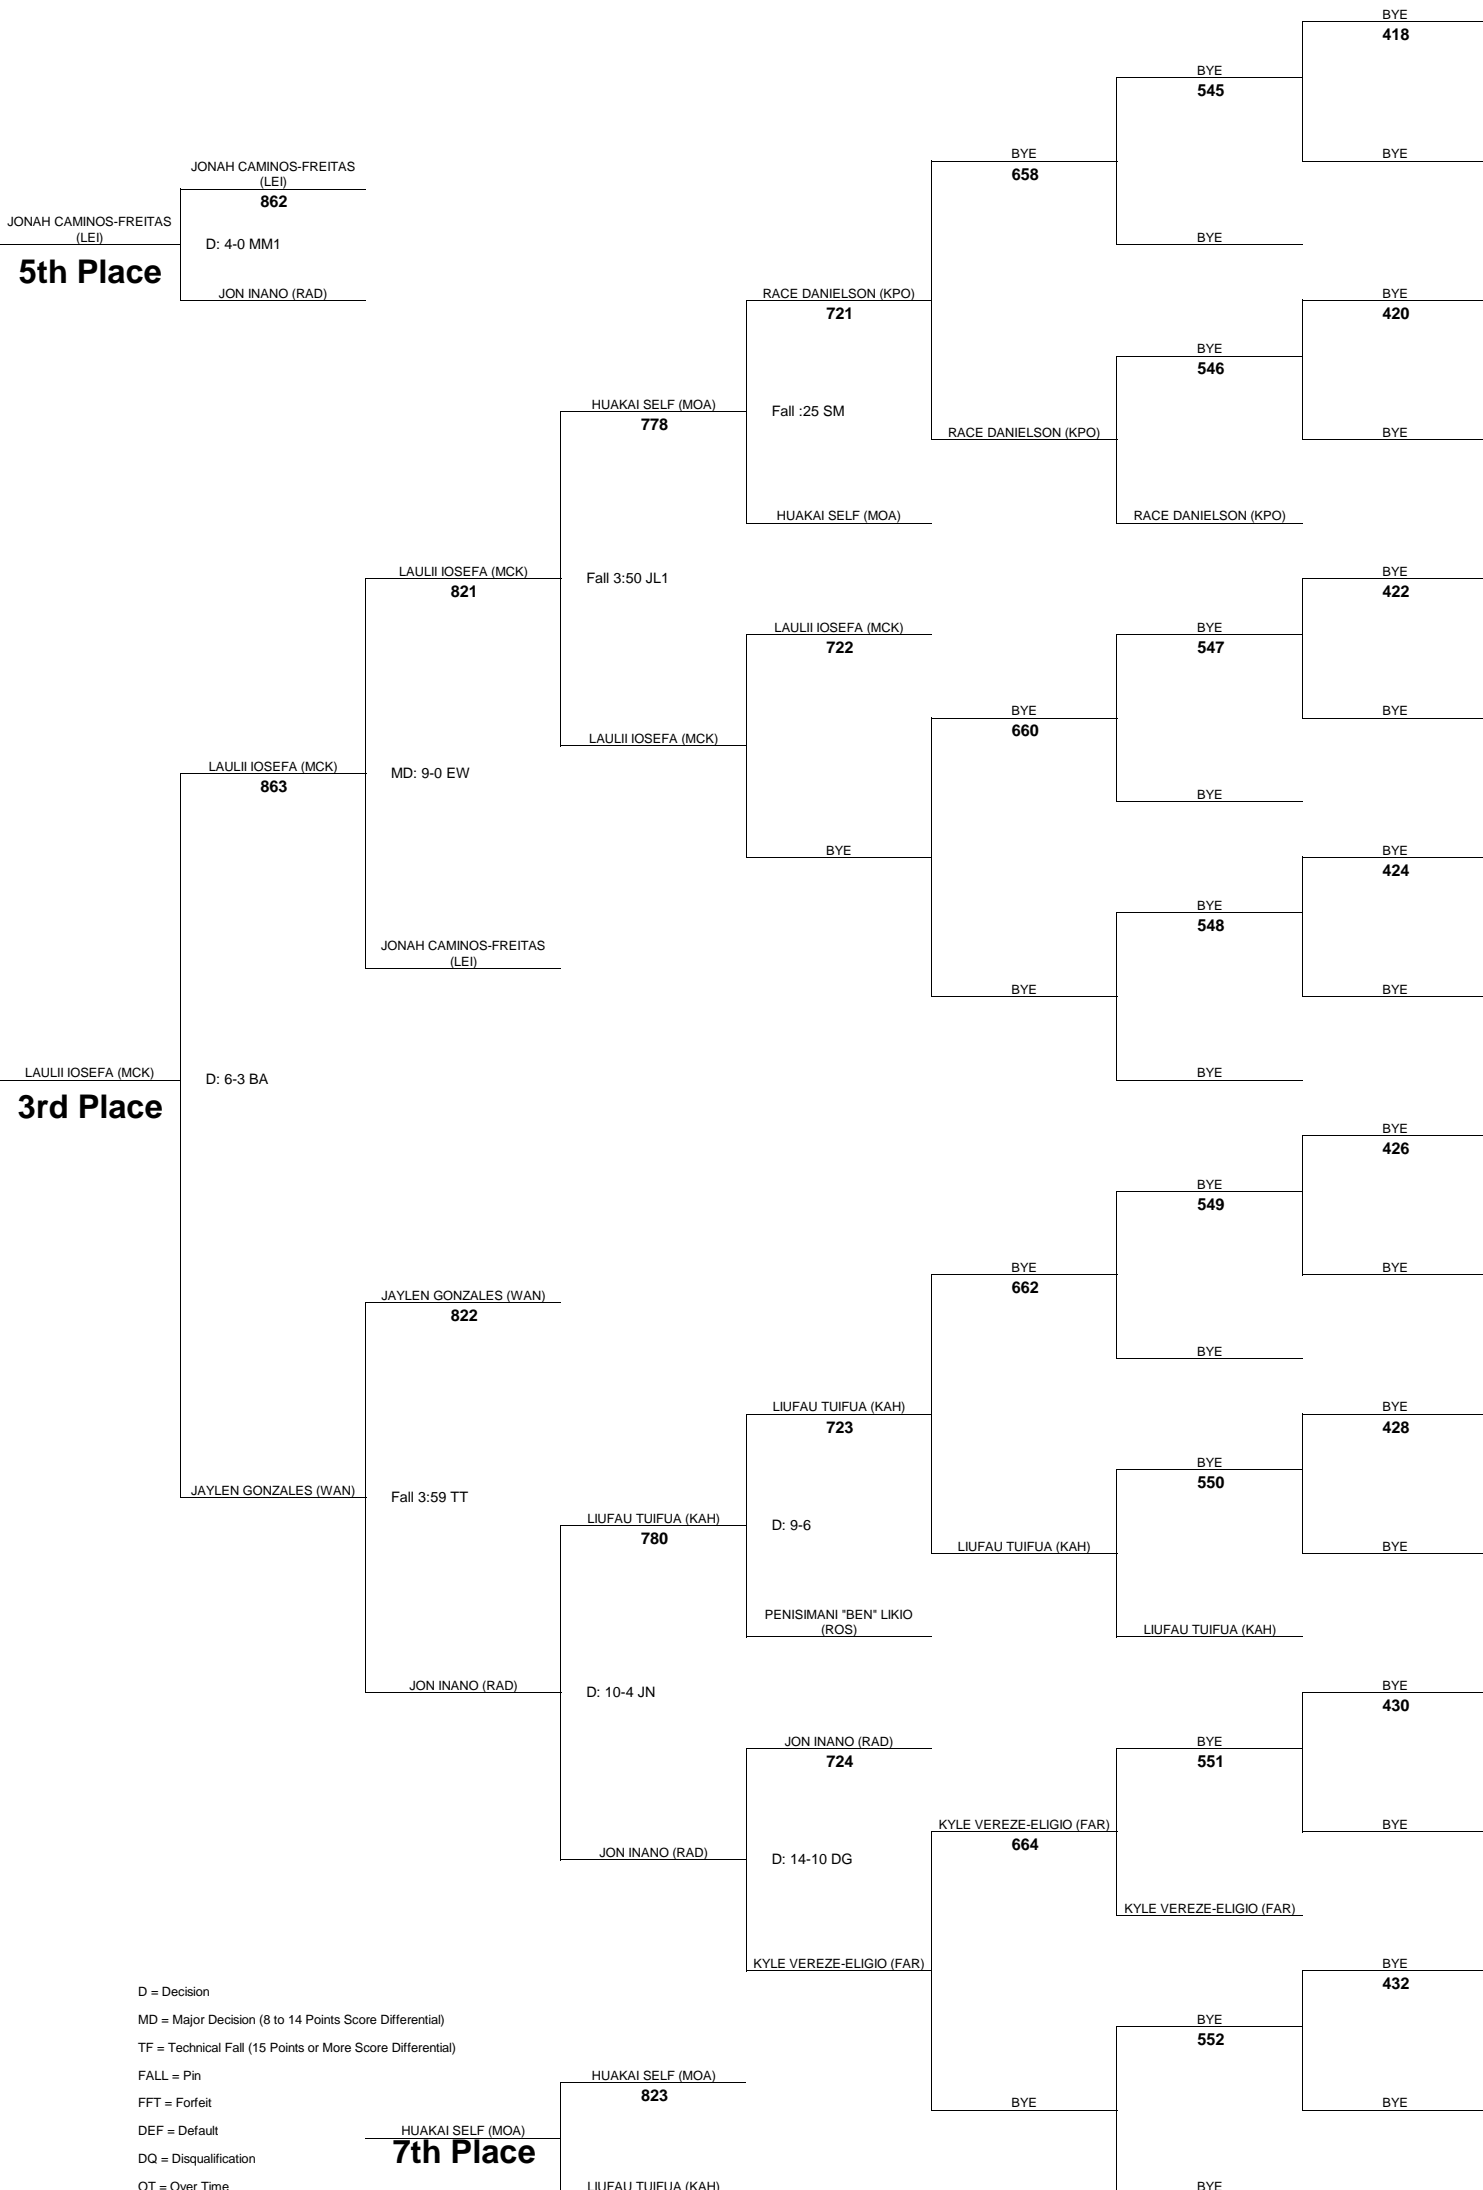

OAHU INTERSCHOLASTIC ASSOCIATION 2017 CHAMPIONSHIP TOURNAMENT (BOYS)

Consolation Rnd 3

WEIGHT CLASS

222

Consolation Finals   Consolation Semi-Finals   Consolation Qtr-Finals   Consolation Rnd 4   Consolation Rnd 3   Consolation Rnd 2   Consolation Rnd 1